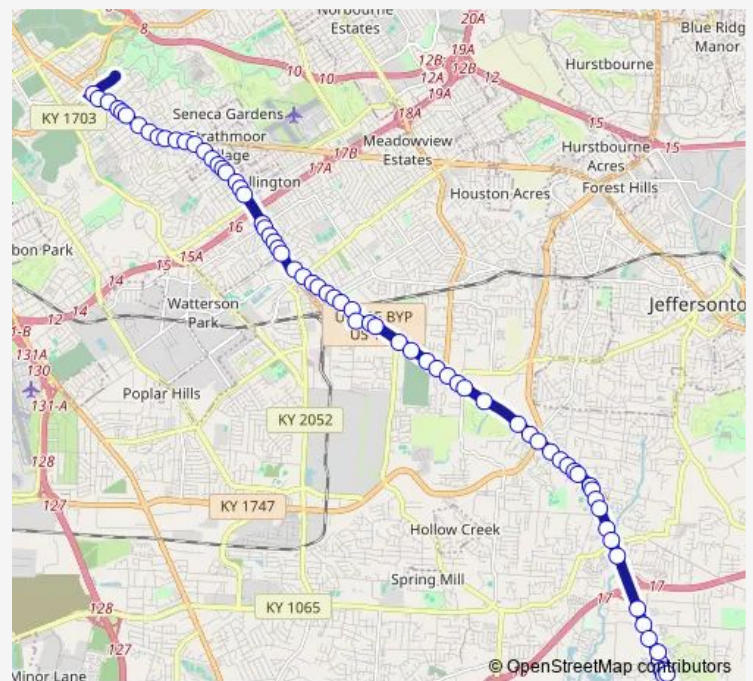

Bardstown @ Lancashire

Bardstown @ Wadsworth

Bardstown @ Brighton

Route schedule

Easternpkwy & Bards (Layover) — Bardstown @ Glenmary Plaza

Monday 06:00-21:00

Tuesday 06:00-21:00

Wednesday 06:00-21:00

Thursday 06:00-21:00

Friday 06:00-21:00

Saturday 06:00-21:00

Sunday 06:00-21:00

Route info

Direction: Easternpkwy & Bards (Layover)

Stops: 69

Trip Duration: 0 hour 37 min