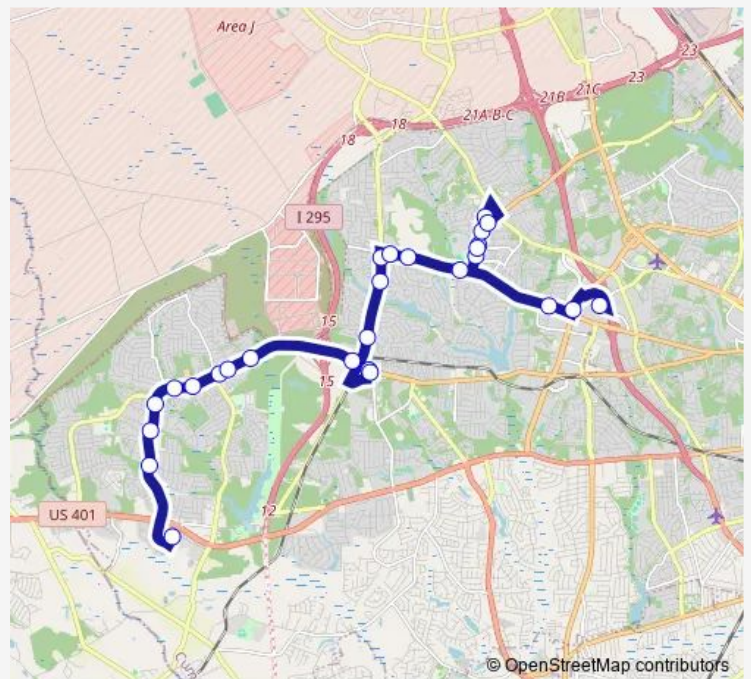

[Go to website](#)

**Direction**  
Two Bale Ln — Cross Creek Mall  
27 stops  
[Open route schedule](#)

- Two Bale Ln
- Cliffdale Rd/Beverly Dr
- Cliffdale Rd/Seaford Dr
- Cliffdale Rd/Chelsea Rd
- Cliffdale Rd/Beaver Run Dr
- Cliffdale Rd/Enforcement Dr Shell Station
- Montibello Shopping Center
- Cliffdale Rd/Prestige Blvd
- Cliffdale Rd/Winward Cv
- Cliffdale Rd/Wayland Dr
- Cliffdale Rd/71st School Rd
- Radnor St/71st School Rd
- S Reilly Rd/Northumberland St
- S Reilly Rd/Riegelwood St
- S Reilly Rd/Morganton Rd
- Morganton Rd/Evanston St
- Morganton Rd/Tollhouse Dr
- Morganton Rd/Murray Fork Shopping Ctr
- Bonanza Dr/Foxfire Rd
- Glen Canyon Dr
- Bonanza Dr/Cartwright Dr

### Route schedule

Two Bale Ln — Cross Creek Mall

Monday	05:45-18:15
Tuesday	05:45-18:15
Wednesday	05:45-18:15
Thursday	05:45-18:15
Friday	05:45-18:15
Saturday	07:00-17:30
Sunday	09:30-18:30

### Route info

Direction: Two Bale Ln  
Stops: 27  
Trip Duration: 0 hour 45 min

Bonanza D/Santa Fe Dr

Ponderosa Shopping Center

279 Bonanza Dr

5315 Morganton Rd

Skibo Rd/Smokey Bones

Cross Creek Mall

## Route info

Direction: Cross Creek Mall

Stops: 26

Trip Duration: 0 hour 45 min

17 Bus time schedules and route maps are available in an offline PDF at [busmaps.com](https://busmaps.com). Use the [busmaps.com](https://busmaps.com) website to see live bus times, train schedule or subway schedule, and step-by-step directions for all public transit in