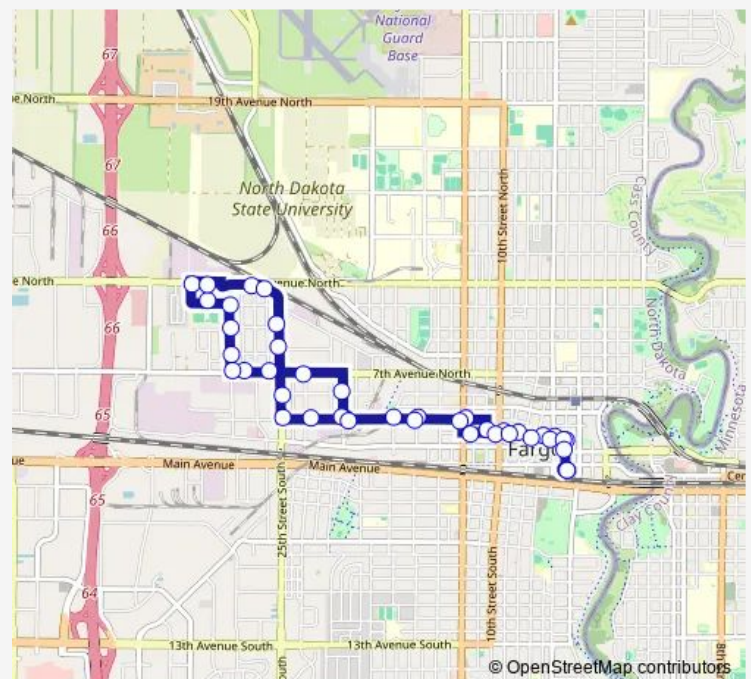

### Direction

Gtc — Gtc

41 stops

[Open route schedule](#)

Gtc

5th St N & 2nd Ave N (Corner Se)

2nd Ave N & Broadway N (Corner Ne)

2nd Ave N & Roberts Alley (Corner Nw)

29th St N & 8th Ave N (Corner Se)

29th St N & 10th Ave N (Corner Se)

29th St N & 11th Ave N (Corner Se)

11th Ave N & Madison Park (Midblock North)

### Route schedule

Gtc — Gtc

Monday 06:15-21:15

Tuesday 06:15-21:15

Wednesday 06:15-21:15

Thursday 06:15-21:15

Friday 06:15-21:15

Saturday 07:15-21:15

### Route info

Direction: Gtc

Stops: 41

Trip Duration: 0 hour 25 min

Shelter 264 (Whale of a Wash)

12th Ave N & Ywca (Midblock South)

12th Ave N & 27th St N (Corner Sw)

12th Ave N & 26th St N (Corner Sw)