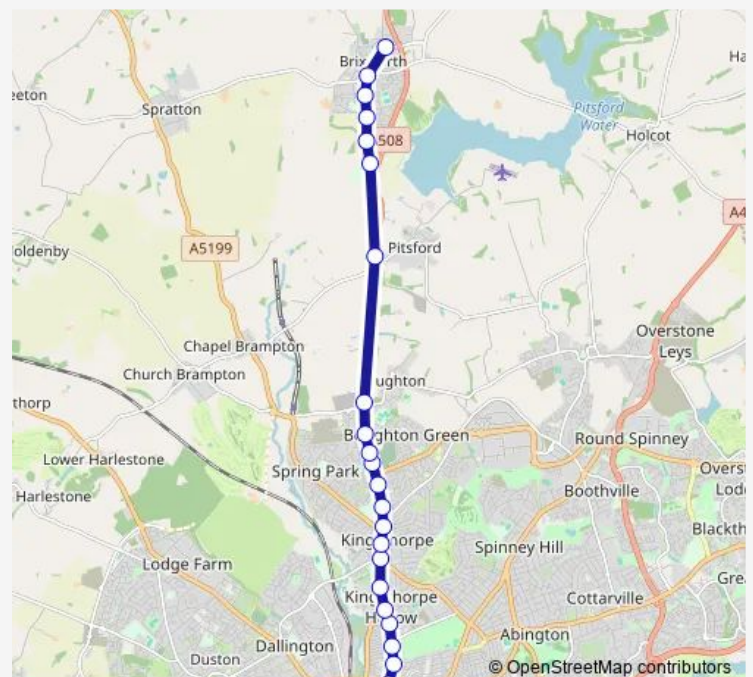

Thursday 06:45-17:45

Friday 06:45-17:45

Saturday —

Sunday —

Route info

Direction: Northampton Bus Interchange

Stops: 23

Trip Duration: 0 hour 30 min

17 — Northampton - Brixworth

BusMaps

Spratton Road

Ferro Fields

Direction

Ferro Fields — Northampton Bus Interchange

22 stops

[Open route schedule](#)

Monday 07:12-18:20

Tuesday 07:12-18:20

Wednesday 07:12-18:20

Thursday 07:12-18:20

Friday 07:12-18:20

Saturday —

Sunday —

Route info