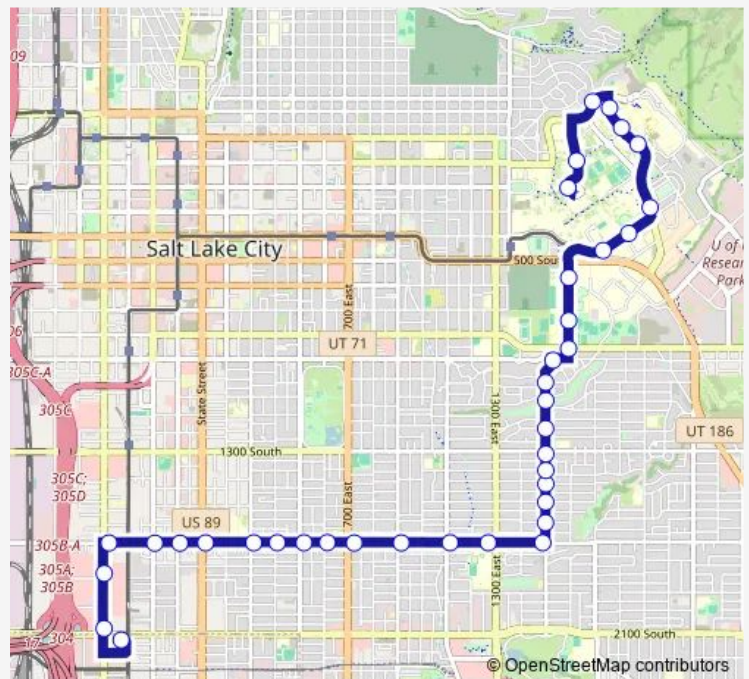

1500 E @ 1429 S

1500 E @ 1381 S

1500 E @ 1305 S

### Route schedule

Central Pointe Station (Bay A) — U Union Building (Bay A)

Monday 06:29-19:32

Tuesday 06:29-19:32

Wednesday 06:29-19:32

Thursday 06:29-19:32

Friday 06:29-19:32

Saturday —

### Route info

Direction: Central Pointe Station (Bay A)

Stops: 37

Trip Duration: 0 hour 40 min

17 — 1700 South

1500 E @ 1151 S

1500 E @ 1051 S

1500 E @ 981 S

## Route info

Direction: U Union Building (Bay A)

Stops: 32

Trip Duration: 0 hour 48 min

1700 S @ 313 E

1700 S @ 113 E

1700 S @ 20 W

1700 S @ 90 W