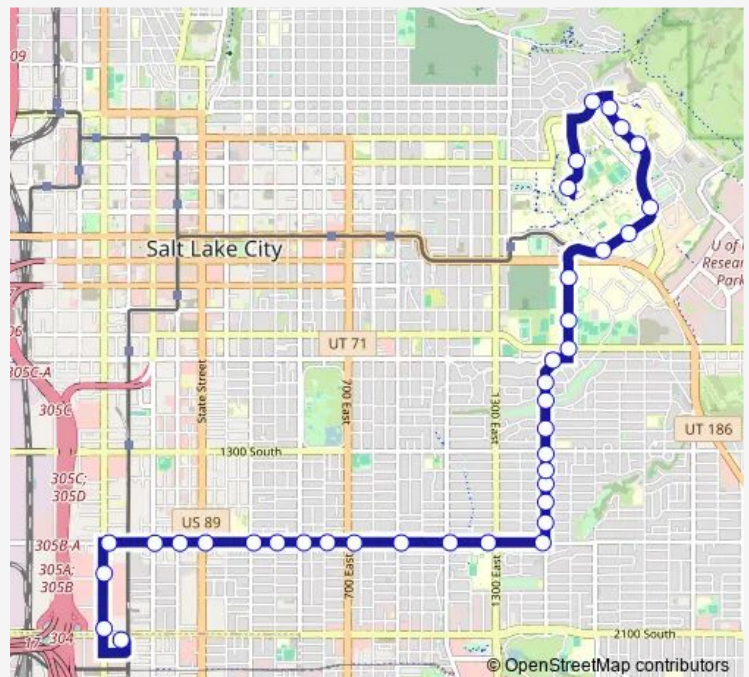

1500 E @ 1381 S

1500 E @ 1305 S

Route schedule

Central Pointe Station (Bay A) — U Union Building (Bay A)

Monday 06:29-19:32

Tuesday 06:29-19:32

Wednesday 06:29-19:32

Thursday 06:29-19:32

Friday 06:29-19:32

Saturday —

Sunday —

Route info

Direction: Central Pointe Station (Bay A)

Stops: 37

Trip Duration: 0 hour 40 min

17 — 1700 South

Monday 06:27-19:27

Tuesday 06:27-19:27

Wednesday 06:27-19:27

Thursday 06:27-19:27

Friday 06:27-19:27

Saturday —

Sunday —

Route info

Direction: U Union Building (Bay A)

Stops: 32

Trip Duration: 0 hour 48 min

1700 S @ 313 E

1700 S @ 113 E

1700 S @ 20 W

1700 S @ 90 W

300 W / 1700 S (Sb)