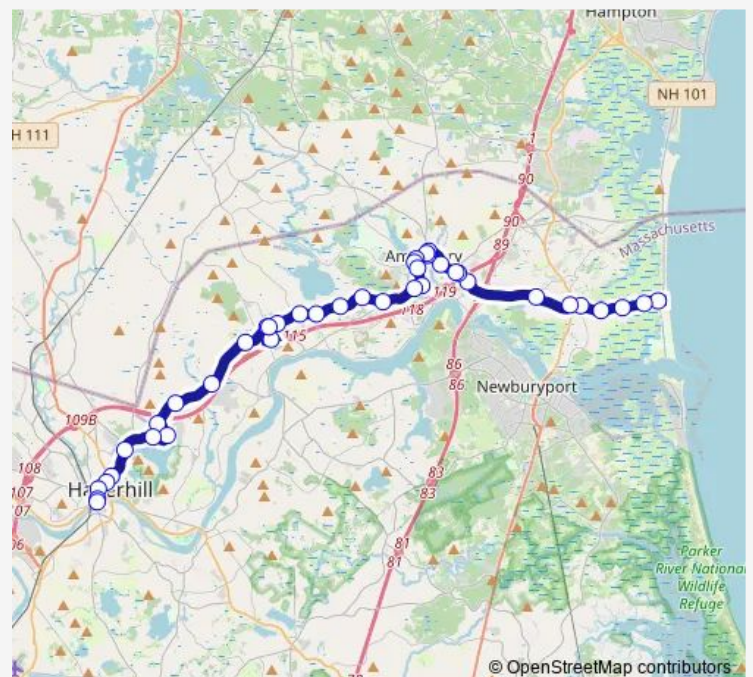

Route 110 & Main St

Amesbury Health Center

Planet Fitness

Haverhill Rd and kimball Rd lb

Route schedule

Salisbury Beach — Washington Square Transit Center

Monday 05:00-19:50

Tuesday 05:00-19:50

Wednesday 05:00-19:50

Thursday 05:00-19:50

Friday 05:00-19:50

Saturday 08:50-16:50

Sunday 09:00-17:00

Route info

Direction: Salisbury Beach

Stops: 40

Trip Duration: 0 hour 55 min

17 — Salisbury Beach VIA Amesbury

Haverhill Rd and Olde Taverne Ln Ib

E Main St and Attitash Ave Ibn

E Main Street & Freedom Way

E Main St and Prospect Hill St Ib

1 Merrimack Street

Merri Village

2 School Street - Merrimac Town Hall

West Main Street & Greenleaf Drive

Amesbury Road & Atwood Road

Amesbury Road & Whittier Road

Amesbury Road & Elliot St

Necc Haverhill Campus

Kenoza Street & Shattuck Road