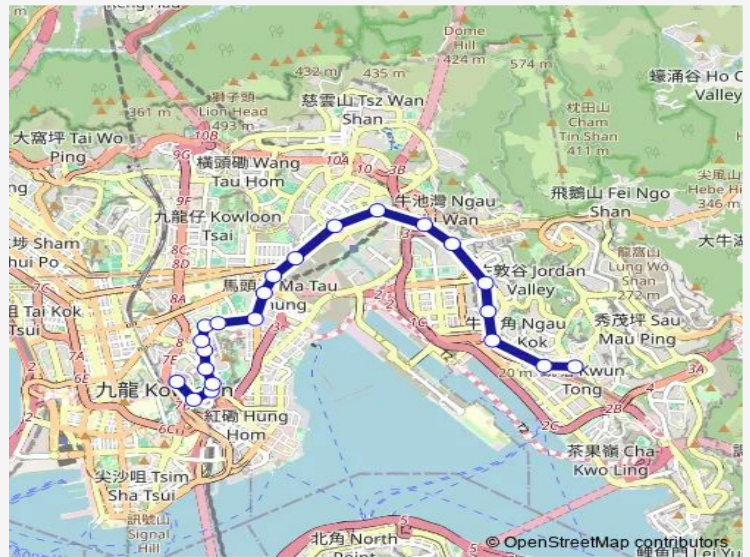

[Kmb] Sheung LOK Estate

[Kmb] Sheung Hong Street

[Kmb] Farm Road

[Kmb] THE Family Planning Association OF Hk

[Ctb] Argyle Street Playground, MA TAU Chung Road[[Kmb+Ctb] Argyle Street Playground/
Argyle Street Playground, MA TAU Chung Road[[Kmb] Argyle Street Playground

[Ctb] Regal Oriental Hotel, Prince Edward Road East[[Kmb+Ctb] Kowloon City BBI - Regal Oriental

Route schedule

[Ctb] OI MAN Estate[[Kmb+Ctb] HO MAN TIN (OI MAN Estate) BUS Terminus/
Oi MAN Estate[[Kmb] HO MAN TIN (OI MAN Estate) BUS Terminus — [Kmb+Ctb] Kwun Tong (YUE MAN Square) BUS Terminus/
Kwun Tong (YUE MAN Square)]] [Kmb] Kwun Tong (YUE MAN Square) BUS Terminus

Stops: 22

Trip Duration: 0 hour 36 min

Hotel/
Regal Oriental Hotel, Prince Edward Road East[[Kmb] Kowloon City BBI - Regal Oriental Hotel

[Ctb] THE Latitude, Prince Edward Road East[[Kmb+Ctb] THE Latitude/
The Latitude, Prince Edward Road East[[Kmb] THE Latitude