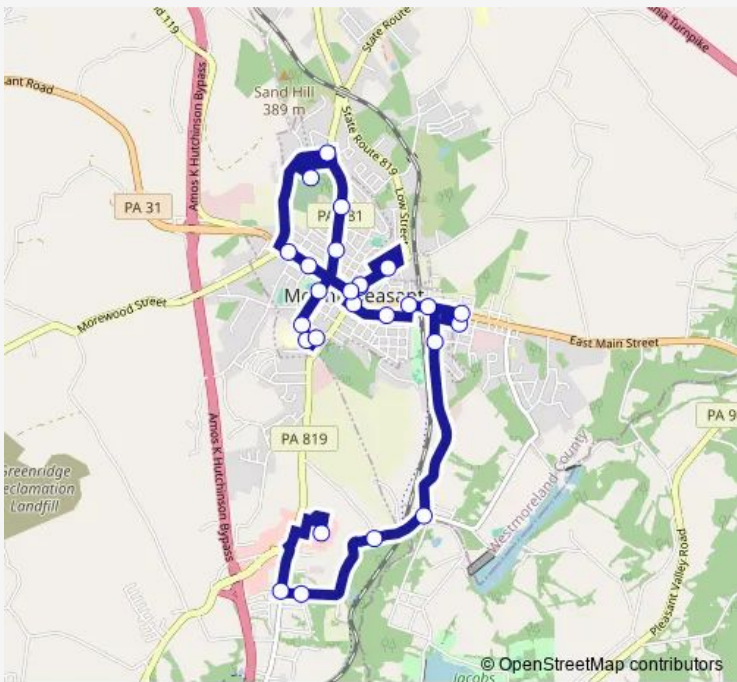

Bus 17 Mount Pleasant - Scottdale

[Go to website](#)

Direction
 Summit Ridge Plaza + Walmart Food Doors — Ridgeview Apartments
 26 stops
[Open route schedule](#)

- Summit Ridge Plaza + Walmart Food Doors
- Mount Pleasant Rd + Chicory Ln
- Buckeye Rd + Evergreen Dr
- Buckeye Rd + Buckeye Tram Rd
- Water St + Main St
- Bridgeport St + E. Sycamore St.
- Liberty St + Maple St
- E. Main St + Maple St
- E. Main St + N. Depot St
- W. Main St + Cherry S
- Washington St + S. Silver St
- Westmoreland Multi Service Center
- N. Diamond St + Smithfield St
- N. Diamond St + Shop N Save
- N. Diamond St + Smithfield St
- W. Main St + Social Walkway
- N. Church St + Broad St
- N. Church St + Pleasant Manor Dr
- Braddock Road Ave + Church Street Plaza
- Greenwood Apartments
- Independence Apartments

Route schedule
 Summit Ridge Plaza + Walmart Food Doors — Ridgeview Apartments

Monday	09:25-15:25
Tuesday	09:25-15:25
Wednesday	09:25-15:25
Thursday	09:25-15:25
Friday	09:25-15:25
Saturday	09:25-15:25
Sunday	—

Route info
 Direction: Summit Ridge Plaza + Walmart Food Doors
 Stops: 26
 Trip Duration: 0 hour 28 min

Eagle St + W. Main St

S. Church St + Mt. Pleasant Library

S. Church St + Frick Hospital

S. Church St + Hemlock St

Ridgeview Apartments

Direction

Summit Ridge Plaza + Walmart Food Doors — Walnut Dr + Gurley Dr (Laurel Hill Apts)

19 stops

[Open route schedule](#)

Summit Ridge Plaza + Walmart Food Doors

RT 819s + Smouse Rd