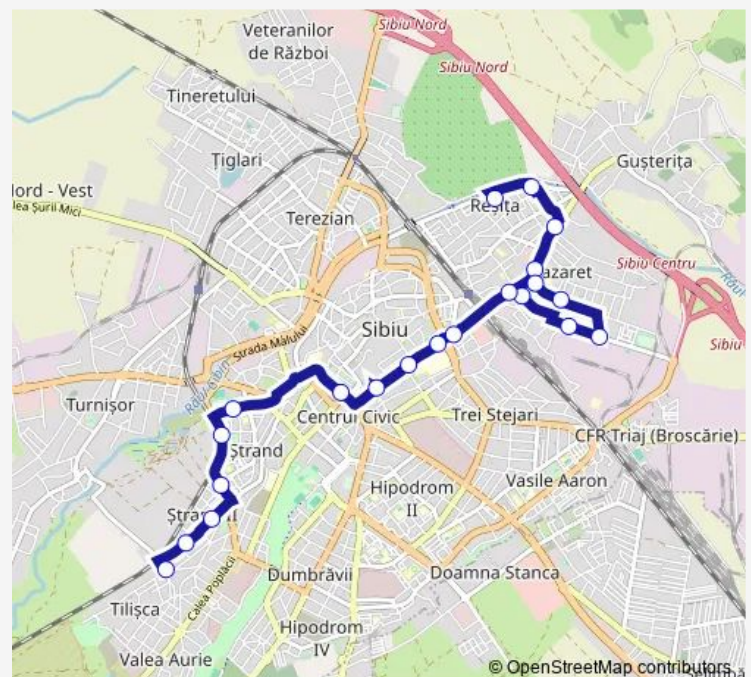

Bus 17 Strand II - Cartier Resita

[Go to website](#)

Direction

Sacel 1 — Reia 2

18 stops

[Open route schedule](#)

- Sacel 1
- Sacel 2
- Litovoi Voda
- Hategului
- Biserica Strand
- Strand 1
- Transilvaniei
- Casa Armatei
- Teatru
- Spitalul Judetean
- Promenada Mall Gara
- Lazaret 2
- Calea Gusteritei 2
- Alecu Russo 2
- Pod Gusterita 2
- Reia 3
- Reia 1
- Reia 2

Route schedule

Sacel 1 — Reia 2

Monday	05:28-21:48
Tuesday	05:28-21:48
Wednesday	05:28-21:48
Thursday	05:28-21:48
Friday	05:28-21:48
Saturday	05:48-21:18
Sunday	05:48-21:18

Route info

Direction: Sacel 1

Stops: 18

Trip Duration: 0 hour 23 min

Direction

Sacel 1 — Reia 2

21 stops

[Open route schedule](#)

Sacel 1

Sacel 2

Litovoi Voda

Hategului

Biserica Strand

Strand 1

Transilvaniei

Casa Armatei

Teatru

Spitalul Judetean

Promenada Mall Gara