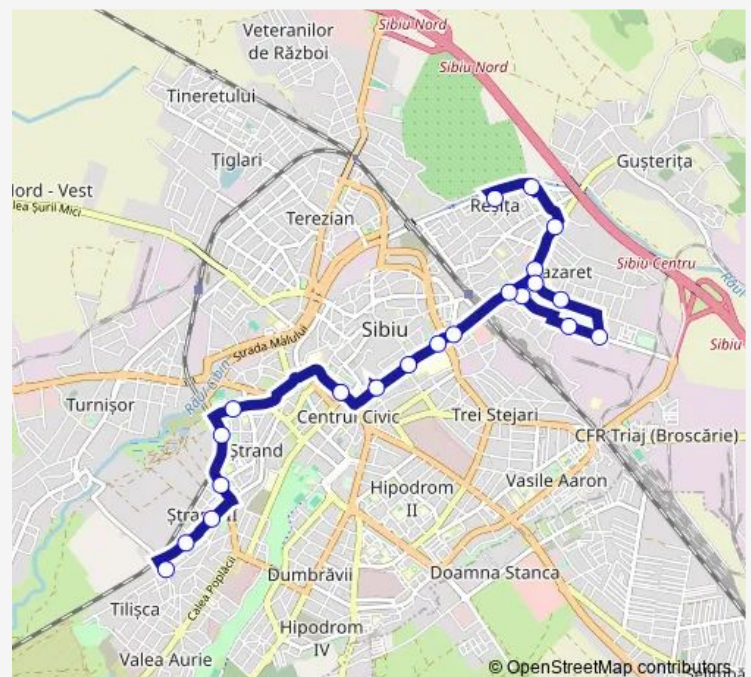

Bus 17 Strand II - Cartier Resita

[Go to website](#)

Direction

Sacel 1 — Reia 2

18 stops

[Open route schedule](#)

- Sacel 1
- Sacel 2
- Litovoi Voda
- Hategului
- Biserica Strand
- Strand 1
- Transilvaniei
- Casa Armatei
- Teatru
- Spitalul Judetean
- Promenada Mall Gara
- Lazaret 2
- Calea Gusteritei 2
- Alecu Russo 2
- Pod Gusterita 2
- Reia 3
- Reia 1
- Reia 2

Route schedule

Sacel 1 — Reia 2

Monday	05:28-21:48
Tuesday	05:28-21:48
Wednesday	05:28-21:48
Thursday	05:28-21:48
Friday	05:28-21:48
Saturday	05:48-21:18
Sunday	05:48-21:18

Route info

Direction: Sacel 1

Stops: 18

Trip Duration: 0 hour 23 min

Direction

Sacel 1 — Reia 2

21 stops

[Open route schedule](#)

Sacel 1

Sacel 2

Litovoi Voda

Hategului

Biserica Strand

Strand 1

Transilvaniei

Casa Armatei

Teatru

Spitalul Judetean

Promenada Mall Gara