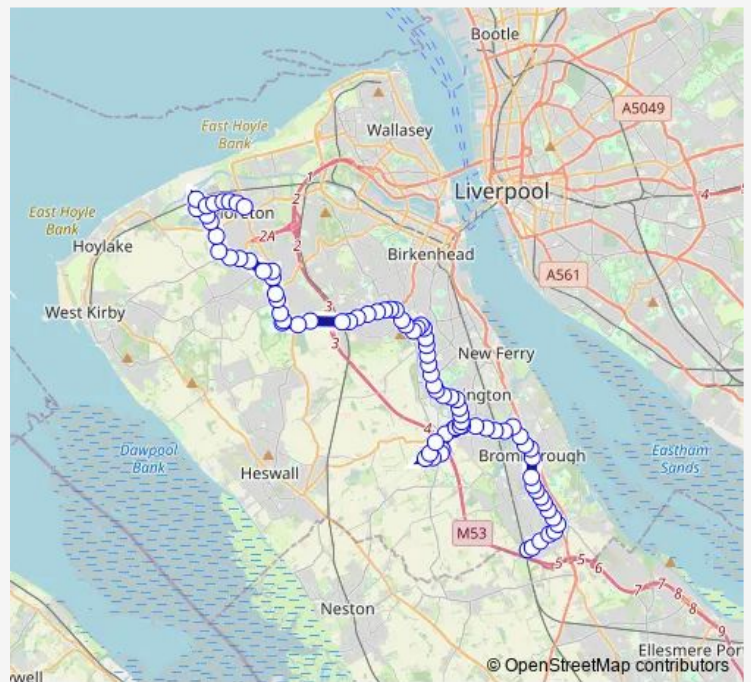

Leeswood Road

Arrowe Brook Road

Pool Lane

Route schedule

Garden Lane — Eastham Rake Station

Monday 06:29-17:49

Tuesday 06:29-17:49

Wednesday 06:29-17:49

Thursday 06:29-17:49

Friday 06:29-17:49

Saturday 06:29-17:39

Sunday —

Route info

Direction: Garden Lane

Stops: 70

Trip Duration: 1 hour 10 min