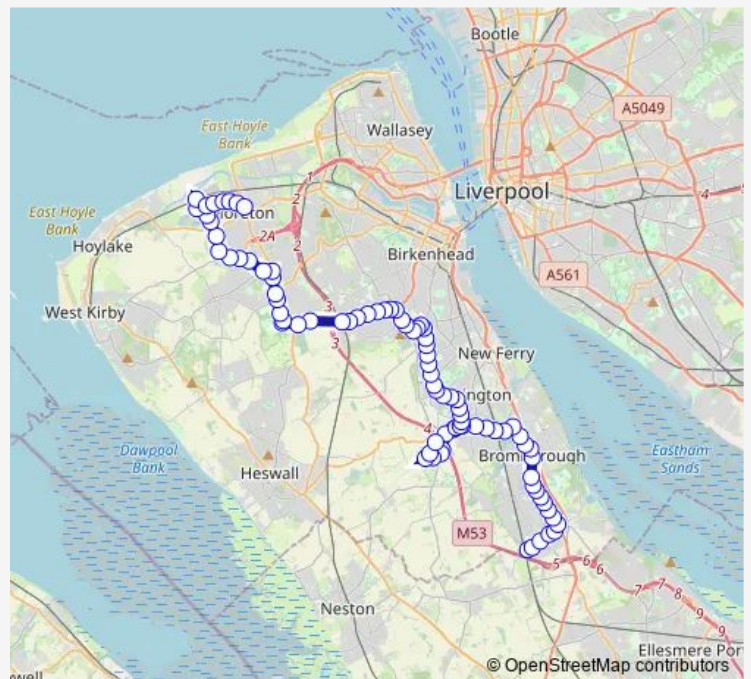

Leeswood Road

Arrowe Brook Road

Pool Lane

Route schedule

Garden Lane — Eastham Rake Station

Monday 06:29-17:49

Tuesday 06:29-17:49

Wednesday 06:29-17:49

Thursday 06:29-17:49

Friday 06:29-17:49

Saturday 06:29-17:39

Sunday —

Route info

Direction: Garden Lane

Stops: 70

Trip Duration: 1 hour 10 min