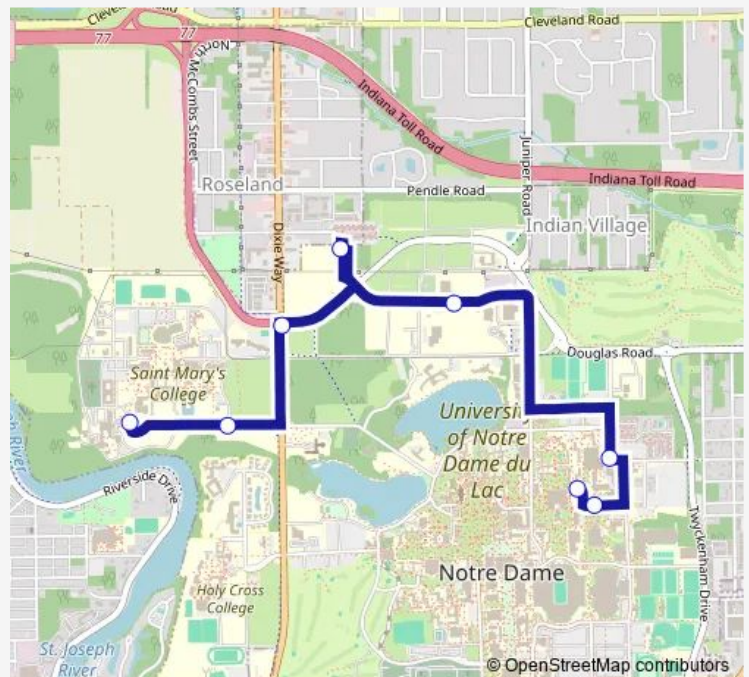

Bus 17 Campus Sweep

[Go to website](#)

Direction

Holy Cross Circle — Notre Dame Library

8 stops

[Open route schedule](#)

Holy Cross Circle

The Ave & Madeleva

SR 933 & Douglas Rd

The Landings at Notre Dame

Center for Culinary Excellence

Wilson Dr & Bulla Road

Pasquerilla Center & Leahy Drive (out)

Notre Dame Library

Route schedule

Holy Cross Circle — Notre Dame Library

Monday 07:02-21:42

Tuesday 07:02-21:42

Wednesday 07:02-21:42

Thursday 07:02-21:42

Friday 07:02-21:42

Saturday —

Sunday —

Route info

Direction: Holy Cross Circle

Stops: 8

Trip Duration: 0 hour 13 min

■ 17 — Campus Sweep

Direction

Notre Dame Library — Holy Cross Circle

13 stops

[Open route schedule](#)