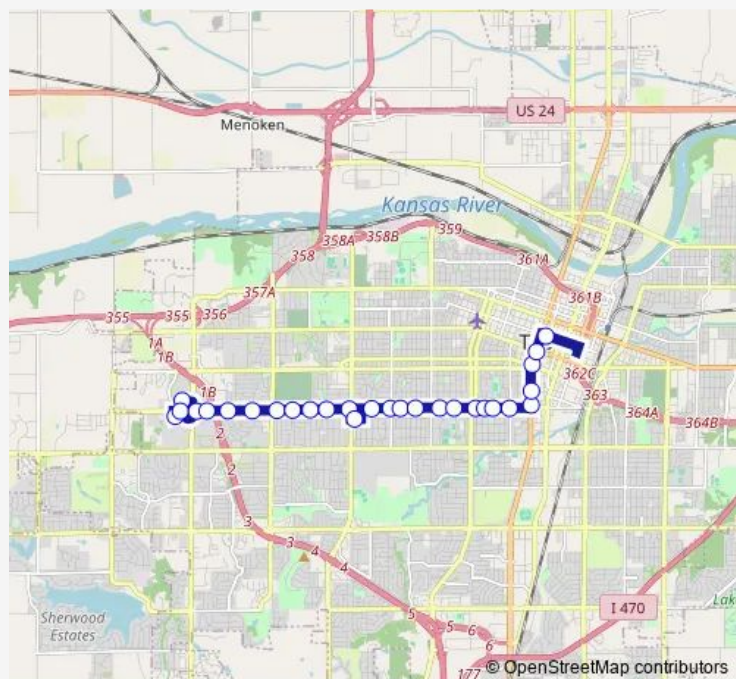

### Route schedule

Walmart West — 8th @ Harrison

Monday 06:07-18:07

Tuesday 06:07-18:07

Wednesday 06:07-18:07

Thursday 06:07-18:07

Friday 06:07-18:07

Saturday —

### Route info

Direction: Walmart West

Stops: 28

Trip Duration: 0 hour 25 min

17 — #17 W 17th to Downtown

17th @ Clay Eb

17th @ Western Eb

Topeka @ 17th Nb