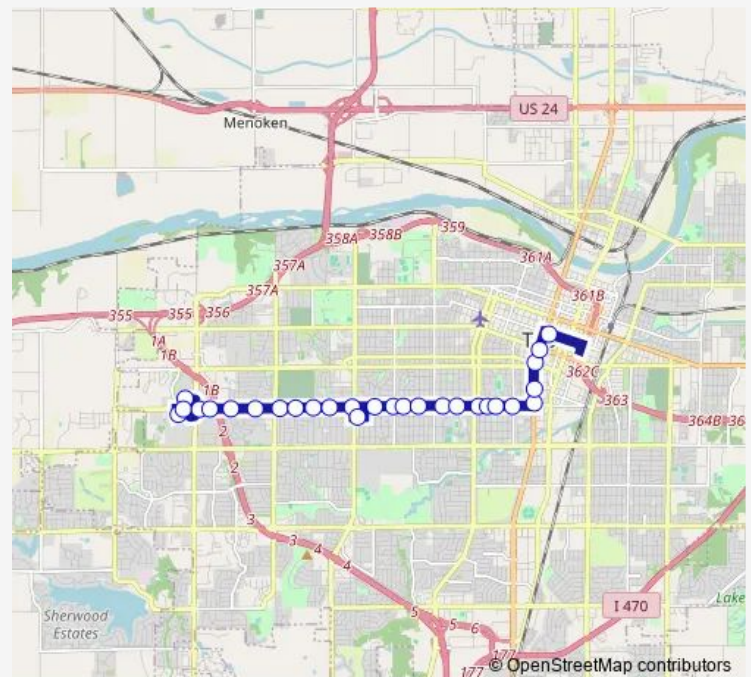

17th @ College Eb

17th @ Lane Eb

17th @ Lincoln

Route schedule

Walmart West — 8th @ Harrison

Monday 06:07-18:07

Tuesday 06:07-18:07

Wednesday 06:07-18:07

Thursday 06:07-18:07

Friday 06:07-18:07

Saturday —

Sunday —

Route info

Direction: Walmart West

Stops: 28

Trip Duration: 0 hour 25 min

17 — #17 W 17th to Downtown

17th @ Clay Eb

17th @ Western Eb

Topeka @ 17th Nb

Topeka @ 15th Nb

Topeka @ 12th Nb

Topeka @ 10th Nb

8th @ Harrison