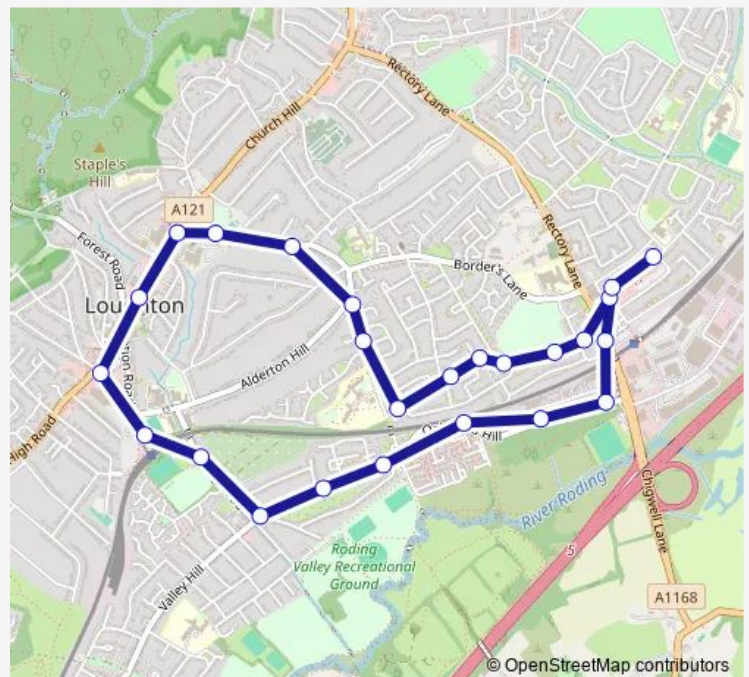

Forest Road

The Crown

Loughton Station

Roding Road

South View

Alderton Way

River Way

Marlescroft Way

### Route schedule

The Broadway — Burton Road

Monday 07:35-19:25

Tuesday 07:35-19:25

Wednesday 07:35-19:25

Thursday 07:35-19:25

Friday 07:35-19:25

Saturday 07:35-19:25

### Route info

Direction: The Broadway

Stops: 25

Trip Duration: 0 hour 25 min

■ 17 — Debden - Loughton - Debden

Chigwell Lane

Debden Station

Torrington Drive

## Route info

Direction: The Broadway

Stops: 27

Trip Duration: 0 hour 18 min

Torrington Drive

Burton Road

17 Bus time schedules and route maps are available in an offline PDF at [busmaps.com](https://busmaps.com). Use the [busmaps.com](https://busmaps.com) website to see live bus times, train schedule or subway schedule, and step-by-step directions for all public transit in London