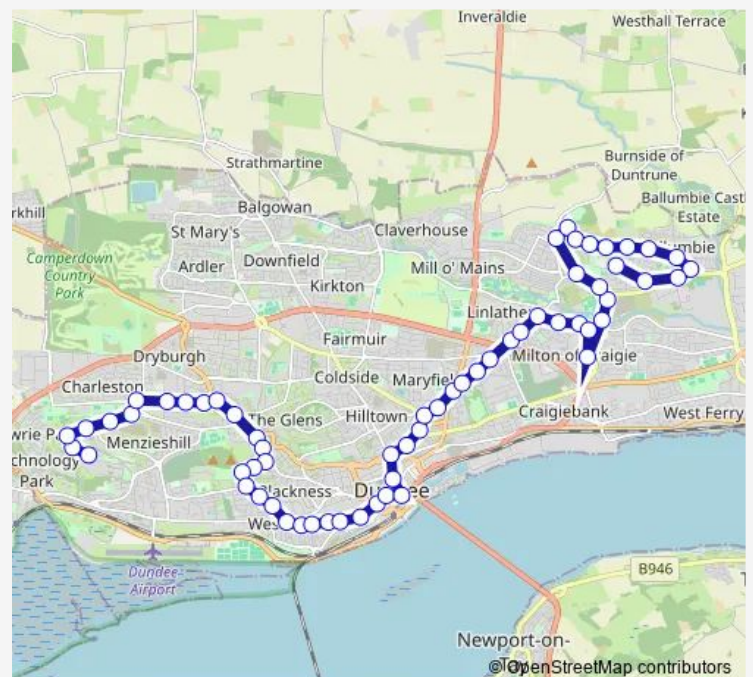

Thursday 04:52-22:44

Friday 04:52-22:44

Saturday 05:15-22:44

Sunday 06:20-22:13

Route info

Direction: Ninewells Hospital

Stops: 62

Trip Duration: 1 hour 1 min

Patons Lane

Seafield Lane

Mcvicars Lane

Roseangle

University

West Marketgait

High Street

Caird Hall

Asda Milton

Drumgeith Bar

Drumgeith Park

Whitfield Rise

Murrayfield Drive

Grampian Gardens

Ormiston Crescent

The Willows

Spey Drive

Thurso Crescent

Ninewells Hospital

17 Bus time schedules and route maps are available in an offline PDF at busmaps.com. Use the busmaps.com website to see live bus times, train schedule or subway schedule, and step-by-step directions for all public transit in Dundee