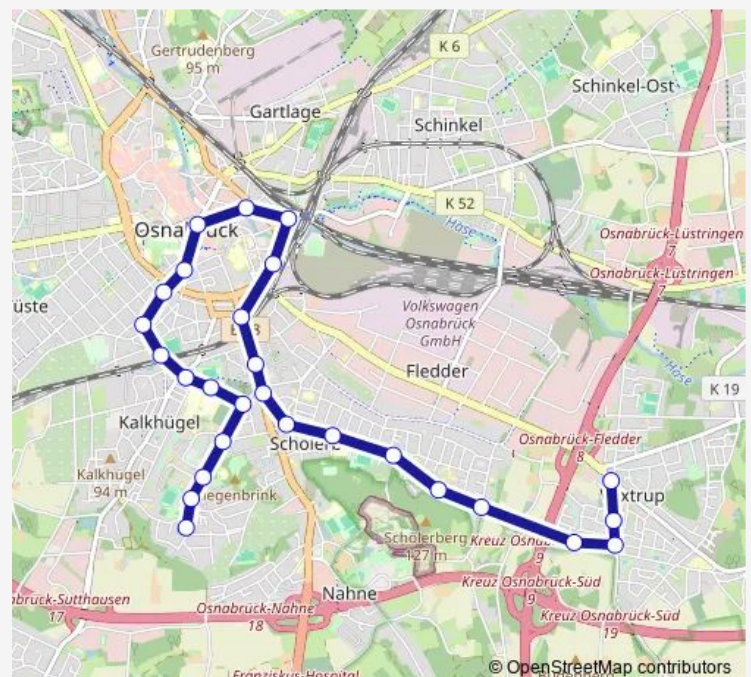

Osnabrück Voxtruper Straße

### Route schedule

Osnabrück Berningshöhe — Osnabrück Spitze (Voxtrup)

Monday 06:40-19:59

Tuesday 06:40-19:59

Wednesday 06:40-19:59

Thursday 06:40-19:59

Friday 06:40-19:59

Saturday —

### Route info

Direction: Osnabrück Berningshöhe

Stops: 27

Trip Duration: 0 hour 31 min

Osnabrück Kolumbarium

Osnabrück Klump

Osnabrück Am Mühlenkamp

Osnabrück Holsten-Mündruper Straße

## Direction

Osnabrück Spitze (Voxtrup) — Osnabrück Berningshöhe

27 stops

[Open route schedule](#)

Osnabrück Spitze (Voxtrup)

Osnabrück Eichenallee

Osnabrück Holsten-Mündruper Straße

Osnabrück Am Mühlenkamp