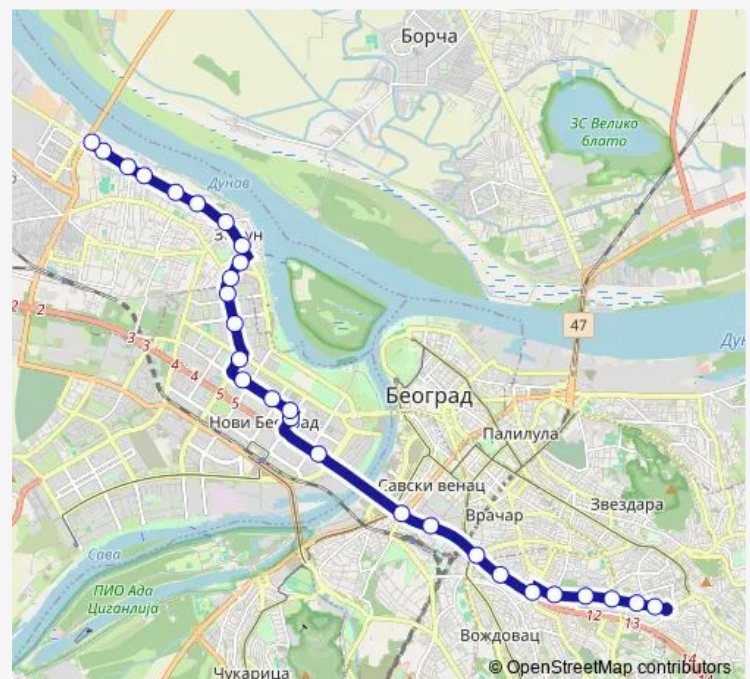

Thursday 04:30-23:55

Friday 04:30-23:55

Saturday 04:30-23:55

Sunday 04:30-23:55

Route info

Direction: Konjarnik

Stops: 28

Trip Duration: 0 hour 55 min