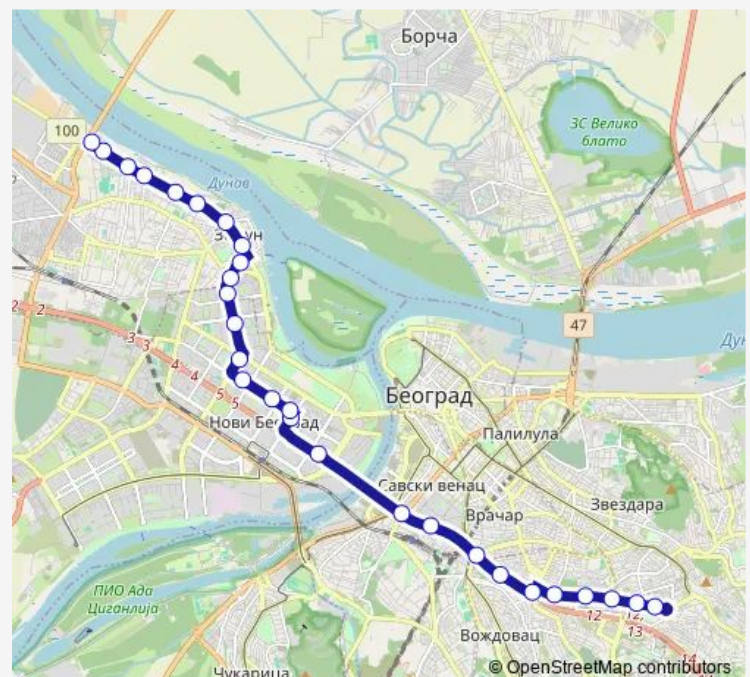

### Route info

Direction: Konjarnik

Stops: 28

Trip Duration: 1 hour 0 min

17 — Konjarnik - Zemun /Gornji Grad/

Trg Branka Radičevića

Nade Dimić

Dunavska