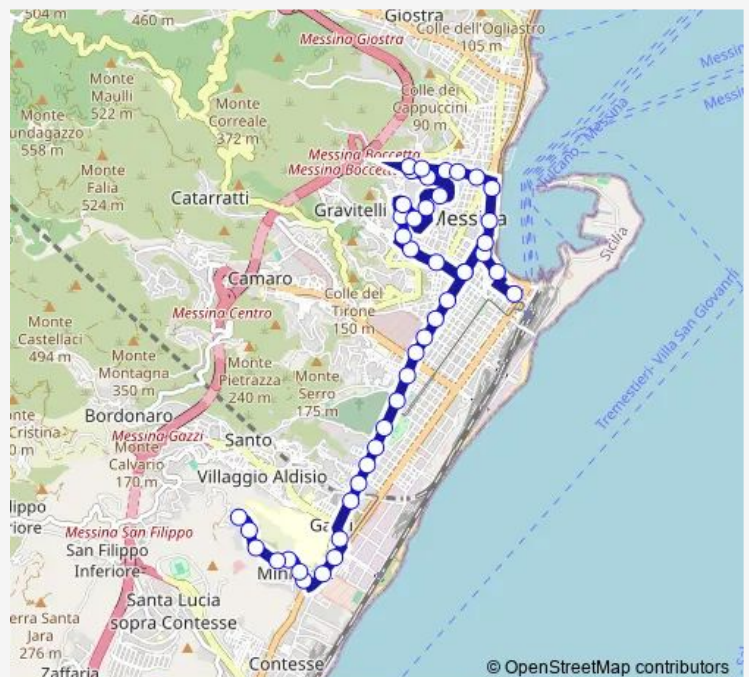

Viale Bocchetta - via Romagnosi

Via Garibaldi, is. 371

Via Garibaldi, Piazza Unione Europea

Route schedule

Cavallotti — Minissale Alto, Capolinea

Monday 05:15-21:15

Tuesday 05:15-21:15

Wednesday 05:15-21:15

Thursday 05:15-21:15

Friday 05:15-21:15

Saturday 05:15-21:15

Sunday —

Route info

Direction: Cavallotti

Stops: 44

Trip Duration: 0 hour 35 min

Wednesday 08:05-14:00

Thursday 08:05-14:00

Friday 08:05-14:00

Saturday 08:05-14:00

Sunday —

Route info

Direction: Viale Bocchetta - 15

Stops: 14