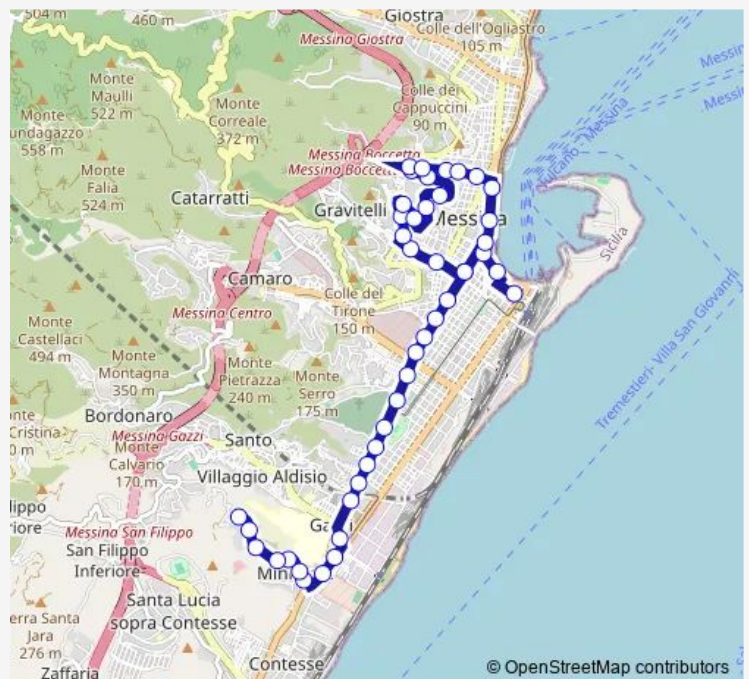

Strada Comunale Scoppo - 28 - Fer. 2

Contrada Scoppo delle Acque

Strada Comunale Scoppo, 28 - Fer. 2

Strada Comunale Scoppo, 28

Viale Bocchetta, Archimede

Route schedule

Viale Bocchetta, 15 — Viale Bocchetta, Archimede

Monday 08:05-14:00

Tuesday 08:05-14:00

Wednesday 08:05-14:00

Thursday 08:05-14:00

Friday 08:05-14:00

Saturday 08:05-14:00

Sunday —

Route info

Direction: Viale Bocchetta, 15

Stops: 15

Trip Duration: 0 hour 10 min

17 — Case Incis

BusMaps

Direction

Cavallotti — Minissale Alto, Capolinea

44 stops

Thursday 05:15-21:15

Friday 05:15-21:15

Saturday 05:15-21:15

Sunday —

Route info

Direction: Cavallotti

Stops: 44

Trip Duration: 0 hour 55 min