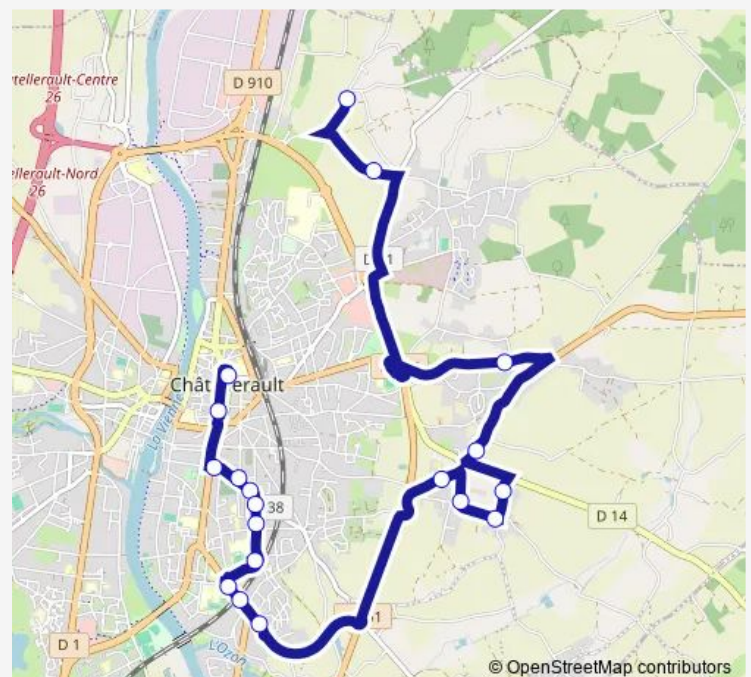

### Route schedule

Hôtel de Ville Quai H — Chapelle Rouge

Monday 16:30-17:30

Tuesday 16:30-17:30

Wednesday 12:30

Thursday 16:30-17:30

Friday 16:30-17:30

Saturday —

### Route info

Direction: Hôtel de Ville Quai H

Stops: 19

Trip Duration: 0 hour 26 min

17 — Ligne 17

BusMaps

## Route info

Direction: Chapelle Rouge

Stops: 19

Trip Duration: 0 hour 25 min

17 Bus time schedules and route maps are available in an offline PDF at [busmaps.com](https://busmaps.com). Use the [busmaps.com](https://busmaps.com) website to see live bus times, train schedule or subway schedule, and step-by-step directions for all public transit in Chatelleraut