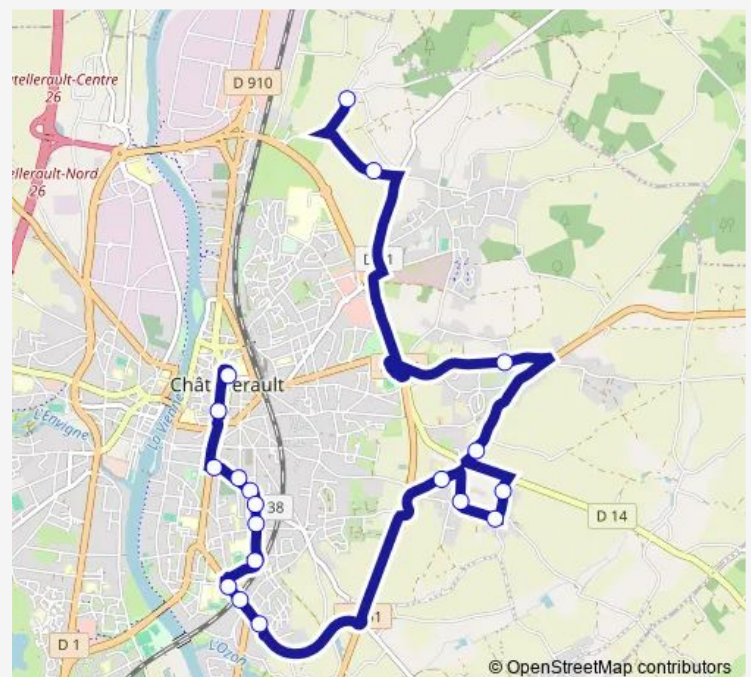

### Route schedule

Hôtel de Ville Quai H — Chapelle Rouge

Monday 16:30-17:30

Tuesday 16:30-17:30

Wednesday 12:30

Thursday 16:30-17:30

Friday 16:30-17:30

Saturday —

### Route info

Direction: Hôtel de Ville Quai H

Stops: 19

Trip Duration: 0 hour 26 min

17 — Ligne 17

BusMaps

## Route info

Direction: Chapelle Rouge

Stops: 19

Trip Duration: 0 hour 25 min

17 Bus time schedules and route maps are available in an offline PDF at [busmaps.com](https://busmaps.com). Use the [busmaps.com](https://busmaps.com) website to see live bus times, train schedule or subway schedule, and step-by-step directions for all public transit in Chatelleraut