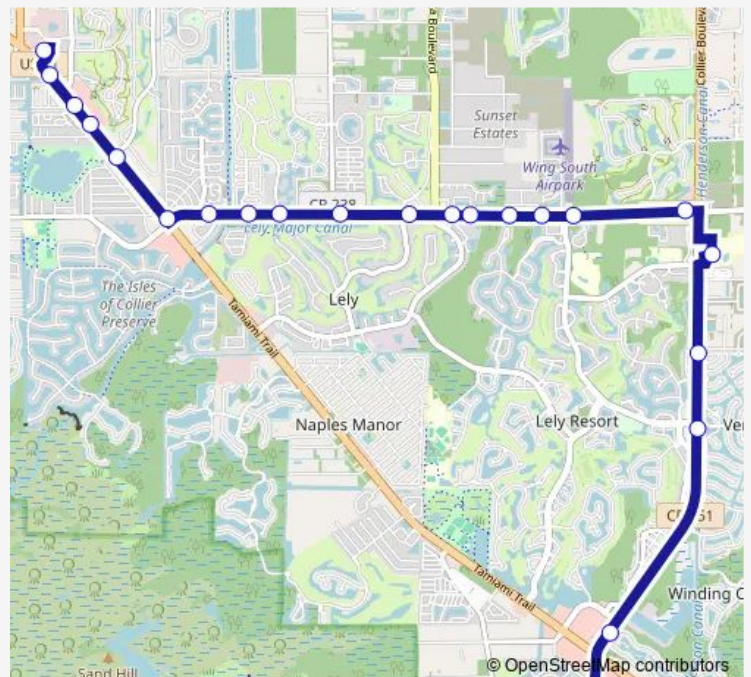

### Route schedule

undefined — undefined

Monday	17:21
Tuesday	17:21
Wednesday	17:21
Thursday	17:21
Friday	17:21
Saturday	17:21
Sunday	15:51

### Route info

Direction:

Stops: 0

Trip Duration: – min

17 — Rattlesnake - Fsw

**Direction**

undefined — undefined

0 stops

## Direction

Super Walmart — Govt Center

22 stops

[Open route schedule](#)

Super Walmart

Us41

Veronawalk Blvd

Sabal Palm Rd

## Route info

Direction: Super Walmart

Stops: 22

Trip Duration: 0 hour 32 min

**Direction**

Govt Center — Super Walmart

24 stops

[Open route schedule](#)