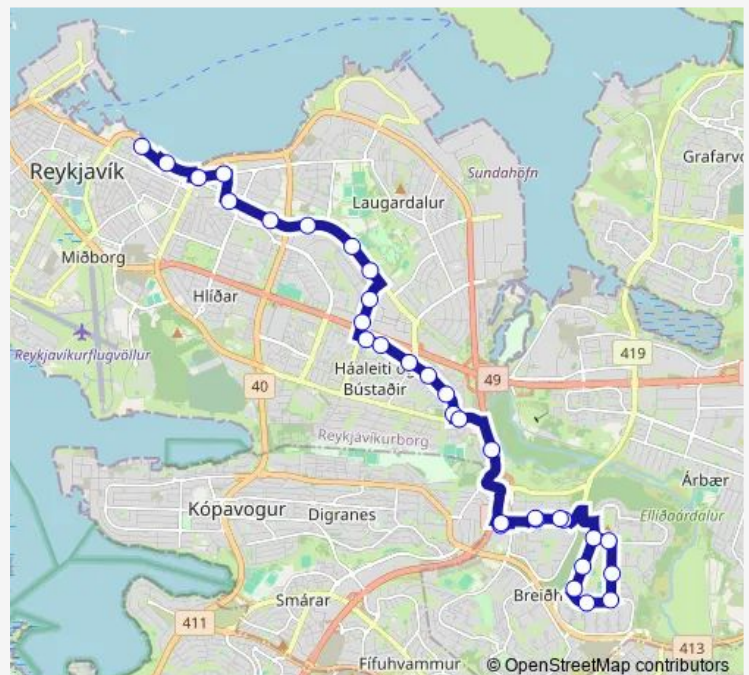

Sunday —

Route info

Direction: Mjódd D

Stops: 18

Trip Duration: 0 hour 19 min

17 — Skúlagata <-> Breiðholt

Direction

Skúlagata — Mjódd D

Thursday 06:37-19:43

Friday 06:37-19:43

Saturday 06:37-19:43

Sunday —

Route info

Direction: Skúlagata

Stops: 32

Trip Duration: 0 hour 38 min