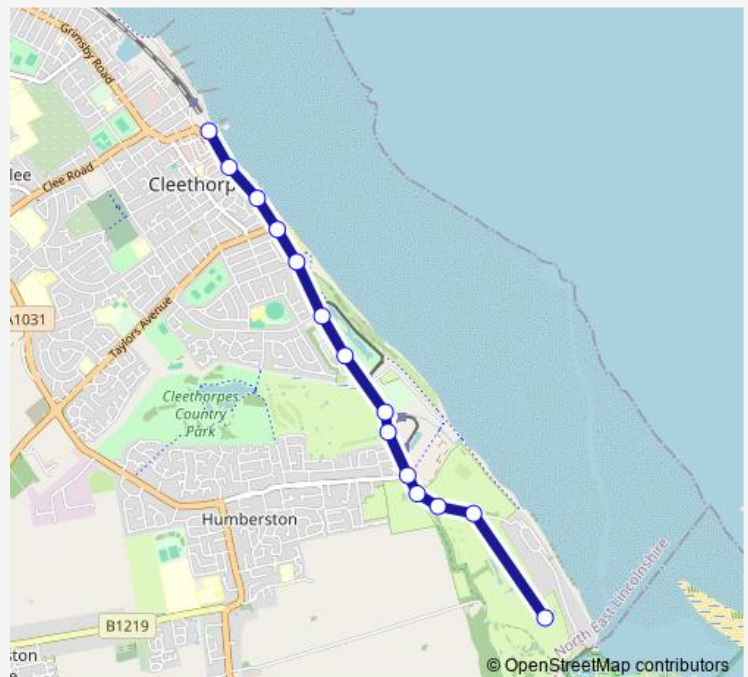

# Bus 17 Cleethorpes Pier - Thorpe Park

[Go to website](#)**Direction**

Sea Road — Recreational Centre

14 stops

[Open route schedule](#)

Sea Road

Knoll Street

Brighton Street

Thursday 10:05-19:05

Friday 10:05-19:05

Saturday 10:05-19:05

Sunday 10:05-19:05

**Route info**

Direction: Sea Road

Stops: 14

Trip Duration: 0 hour 20 min

## Direction

Recreational Centre — Sea Road

17 stops

[Open route schedule](#)

Recreational Centre

Fishing Lake

Main Reception

Leisure Centre

Queens Parade

Brighton Street

Sea View Street

Albert Road

Sea Road