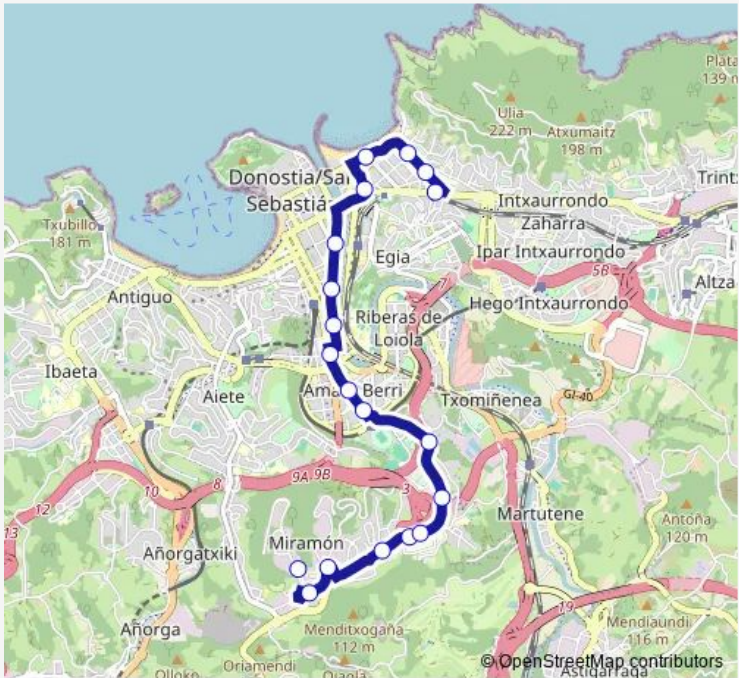

Bus 17 Gros-Amara-Miramón

[Go to website](#)

Direction
 Miramón — Ategorrieta 41
 19 stops
[Open route schedule](#)

- Miramón
- Mikeletegi 12
- Poliklinika li
- Onkologikoa li
- Ospitalea/Hospital li
- Donostiako Ospitalea li
- Txiskuene
- Begiristain li
- Madrid 17
- Madrid 3
- Sanchosabio 33
- P.Bizkaia-Puentemundaiz
- Gernikako Arbola
- Maria Cristina pte./zubia
- Iparragirre 8
- Zurriola
- Groseko Anbulatorioa
- Nafarroa 34
- Ategorrieta 41

Route schedule
 Miramón — Ategorrieta 41

Monday	06:40-22:20
Tuesday	06:40-22:20
Wednesday	06:40-22:20
Thursday	06:40-22:20
Friday	06:40-22:20
Saturday	07:30-22:20
Sunday	09:00-22:20

Route info
 Direction: Miramón
 Stops: 19
 Trip Duration: 0 hour 27 min

Monday 07:10-22:10

Tuesday 07:10-22:10

Wednesday 07:10-22:10

Thursday 07:10-22:10

Friday 07:10-22:10

Saturday 07:15-22:10

Sunday 08:30-22:10

Route info

Direction: Ategorrieta 41

Stops: 17

Trip Duration: 0 hour 25 min

17 Bus time schedules and route maps are available in an offline PDF at busmaps.com. Use the busmaps.com website to see live bus times, train schedule or subway schedule, and step-by-step directions for all public transit in San Sebastian