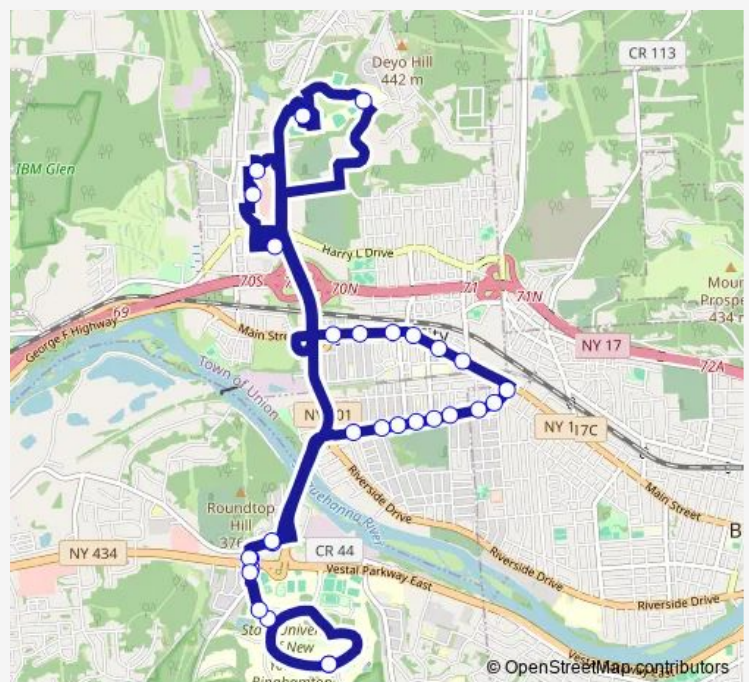

### Route schedule

Legacy Bay/Bldg 12-15 (call for service (607)763-4464 or (607)778-1692) — BU/Admission

Monday	06:00
Tuesday	06:00
Wednesday	06:00
Thursday	06:00
Friday	06:00
Saturday	—
Sunday	—

### Route info

Direction: Legacy Bay/Bldg 12-15 (call for service (607)763-4464 or (607)778-1692)

Stops: 38

Trip Duration: 0 hour 25 min

17 — Johnson City

N Arch/Main

Main/Willow

Main/Park