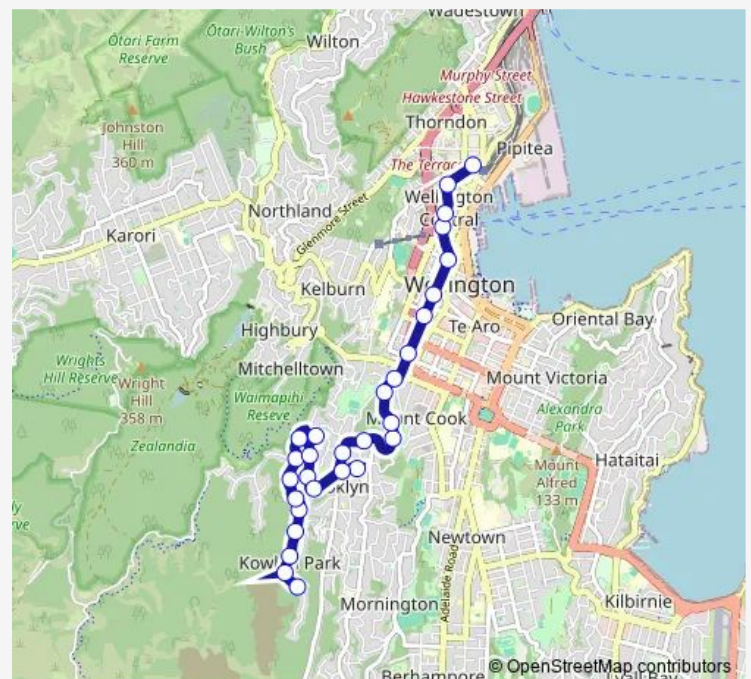

Ohiro Road at Tanera Crescent

Brooklyn Road opposite Washington Avenue

Brooklyn Road opposite Bidwill Street

Brooklyn Road opposite Nairn Street

Brooklyn Road at Central Park

Brooklyn Road opposite Nairn Street

Route schedule

Kowhai Park - Mitchell Street — Wellington Station - Stop E

Monday 06:20-22:51

Tuesday 06:20-22:51

Wednesday 06:20-22:51

Thursday 06:20-22:51

Friday 06:20-22:51

Saturday 07:33-22:33

Sunday 08:33-21:30

Route info

Direction: Kowhai Park - Mitchell Street

Stops: 29

Trip Duration: 0 hour 28 min

17 — Kowhai Park - Brooklyn - Wellington

Willis Street - Abel Smith Street

Willis Street (near 190)

Victoria Street at Ghuznee Street

Victoria Street at Abel Smith Street

Brooklyn Road at Webb Street

Brooklyn Road opposite Central Park

Brooklyn Road at Nairn Street

Brooklyn Road at Bidwill Street

Brooklyn Road at Washington Avenue