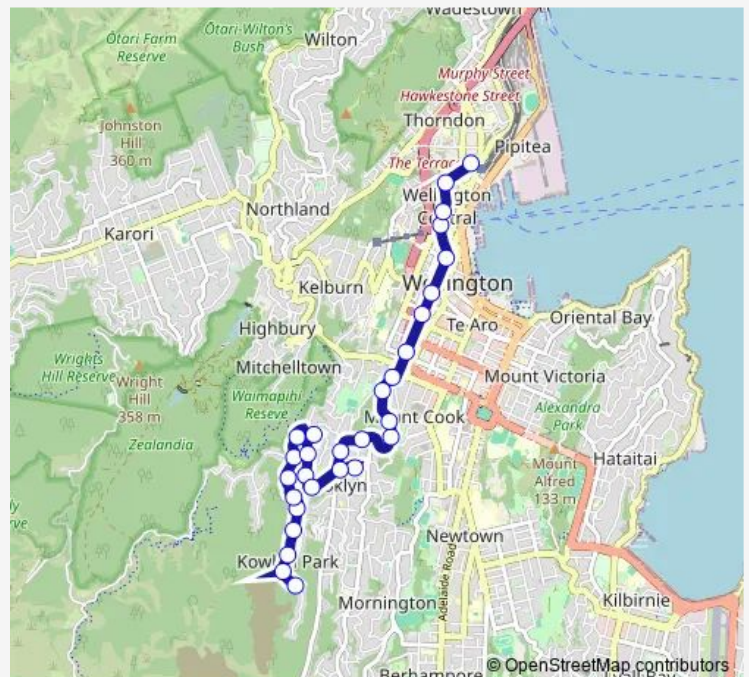

Brooklyn Village - Cleveland Street

Todman Street (near 63)

Todman Street at Mitchell Street (near 97)

Mitchell Street (near 38)

Apuka Street at Mitchell Street

Route schedule

Wellington Station - Stop C — Kowhai Park - Mitchell Street

Monday 06:47-23:20

Tuesday 06:47-23:20

Wednesday 06:47-23:20

Thursday 06:47-23:20

Friday 06:47-23:20

Saturday 08:03-23:03

Sunday 09:03-21:03

Route info

Direction: Wellington Station - Stop C

Stops: 31

Trip Duration: 0 hour 28 min

17 — Kowhai Park - Brooklyn - Wellington

Karepa Street at Apuka Street

Karepa Street (near 73)

Karepa Street opposite Ashton Fitchett Drive

Mitchell Street (near 33)

Todman Street at Mitchell Street (near 88)

Todman Street (near 60)

Brooklyn - Stop A

Brooklyn Village - Cleveland Street

Ohiro Road at Tanera Crescent

Brooklyn Road opposite Washington Avenue