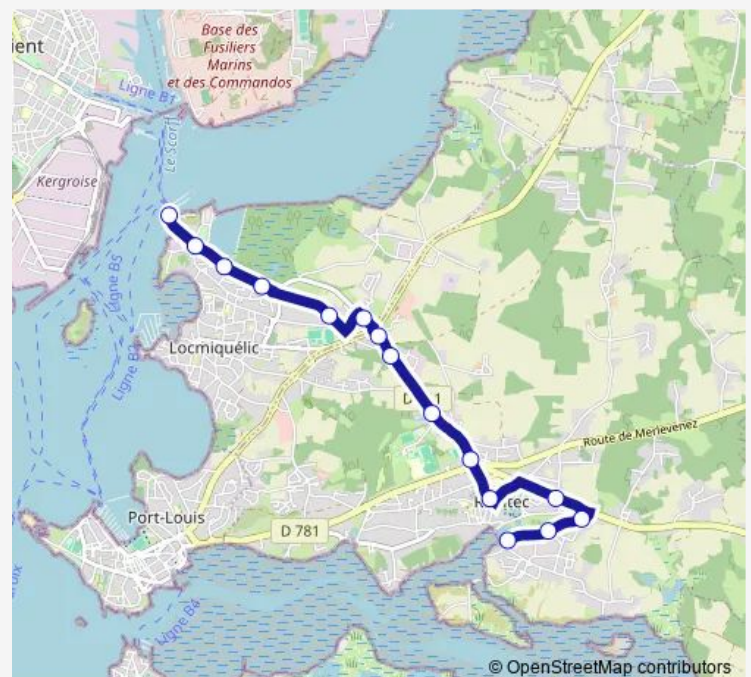

Tuesday 06:28-20:28

Wednesday 06:28-20:28

Thursday 06:28-20:28

Friday 06:28-20:28

Saturday 07:28-20:28

Sunday 09:57-19:27

Route info

Direction: Pen Mané

Stops: 15

Trip Duration: 0 hour 13 min

Direction

Sébastienopol — Pen Mané

14 stops

[Open route schedule](#)

Sébastienopol

Place de l'Eglise