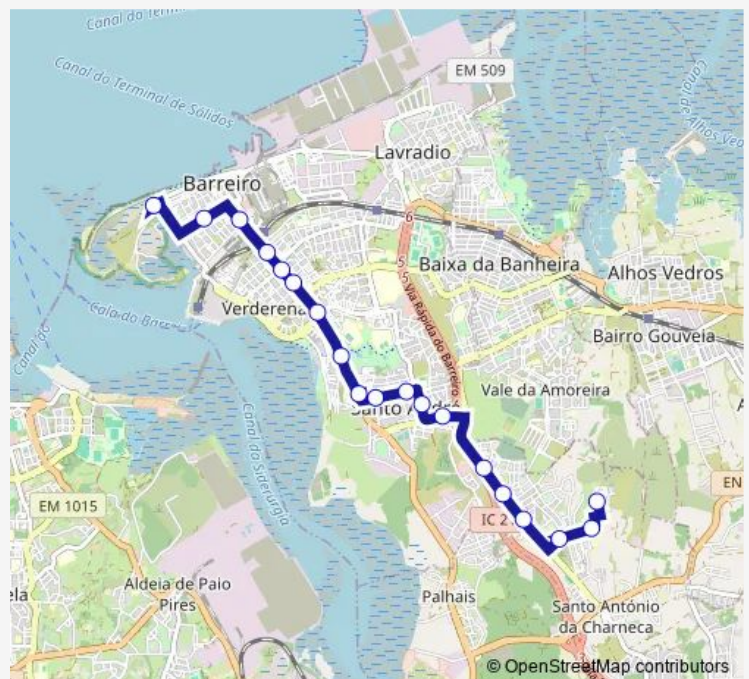

Route schedule

R. 9 - Pav. Municipal Luís de Carvalho — Esc. Secundária Alfredo da Silva - Descidas

Monday	09:58-13:59
Tuesday	09:58-13:59
Wednesday	09:58-13:59
Thursday	09:58-13:59
Friday	09:58-13:59
Saturday	—
Sunday	—

Route info

Direction: R. 9 - Pav. Municipal Luís de Carvalho

Stops: 19

Trip Duration: 0 hour 35 min

17 — Cidade Sol - Esc. Alfredo da Silva

Direction

Esc. Secundária Alfredo da Silva - Entradas — R. Manuel Martins Gomes Jnr - S António - Centro

21 stops

[Open route schedule](#)

Esc. Secundária Alfredo da Silva - Entradas

Av. Alfredo da Silva - Parque

R. Miguel Bombarda - Câmara

R. Miguel Bombarda - Mercado 25 de Abril

R. Miguel Bombarda - Av. de Santa Maria

Direction: R. Manuel Martins Gomes Jnr - S António - Centro

Stops: 20

Trip Duration: 0 hour 35 min

17 Bus time schedules and route maps are available in an offline PDF at busmaps.com. Use the busmaps.com website to see live bus times, train schedule or subway schedule, and step-by-step directions for all public transit in Barreiro