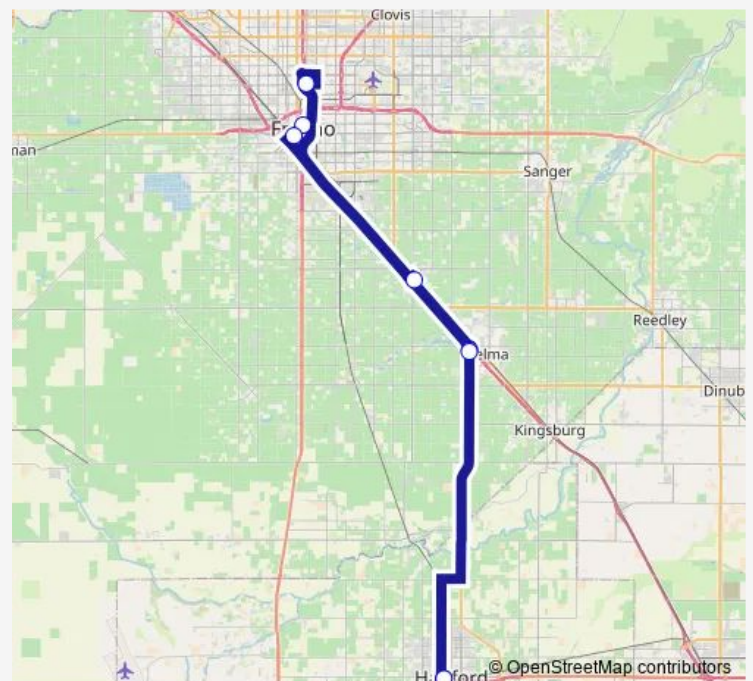

Fresno Veteran's Hospital

Community Regional Center Southbound

Fresno Fulton Mall

Fowler @ Valley Childrens

Selma Kaiser - South

Kart Transfer Center

Route schedule

Kart Transfer Center — Kart Transfer Center

Monday —

Tuesday —

Wednesday 14:00

Thursday —

Friday 14:00

Saturday —

Sunday —

Route info

Direction: Kart Transfer Center

Stops: 8

Trip Duration: 2 hour 0 min

Direction

Kart Transfer Center — Kart Transfer Center

8 stops

[Open route schedule](#)

Kart Transfer Center

Selma Kaiser - North

Fowler @ Valley Childrens

Fresno Fulton Mall

Community Regional Center Northbound

Fresno Veteran's Hospital

Selma Kaiser - South

Kart Transfer Center

Route schedule