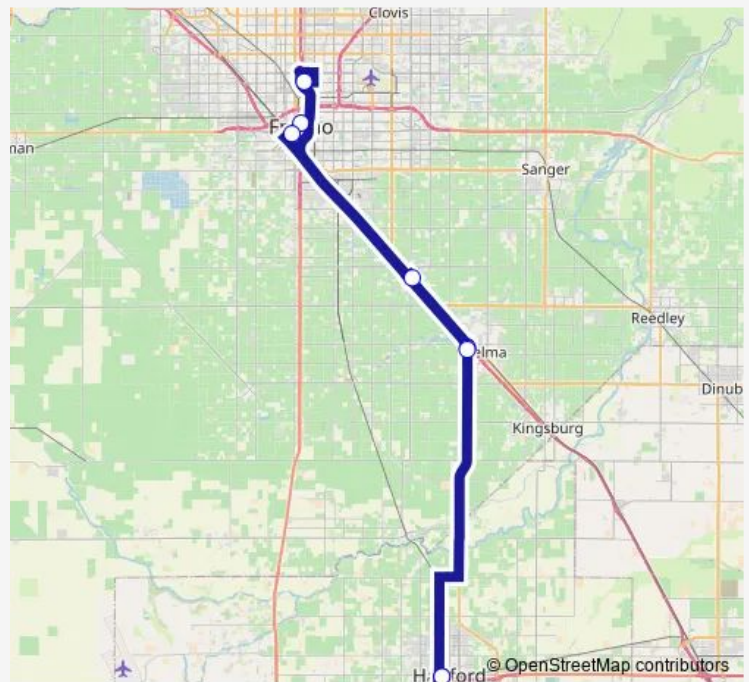

Bus 17 Fresno

[Go to website](#)

Direction

Kart Transfer Center — Kart Transfer Center

8 stops

[Open route schedule](#)

Kart Transfer Center

Selma Kaiser - North

Fresno Veteran's Hospital

Community Regional Center Southbound

Fresno Fulton Mall

Fowler @ Valley Childrens

Selma Kaiser - South

Kart Transfer Center

Route schedule

Kart Transfer Center — Kart Transfer Center

Monday	—
Tuesday	—
Wednesday	14:00
Thursday	—
Friday	14:00
Saturday	—
Sunday	—

Route info

Direction: Kart Transfer Center

Stops: 8

Trip Duration: 2 hour 0 min

Direction

Kart Transfer Center — Kart Transfer Center

Selma Kaiser - South

Kart Transfer Center

Route schedule

Kart Transfer Center — Kart Transfer Center

Monday	—
Tuesday	—
Wednesday	09:00
Thursday	—
Friday	09:00
Saturday	—
Sunday	—

Route info

Direction: Kart Transfer Center