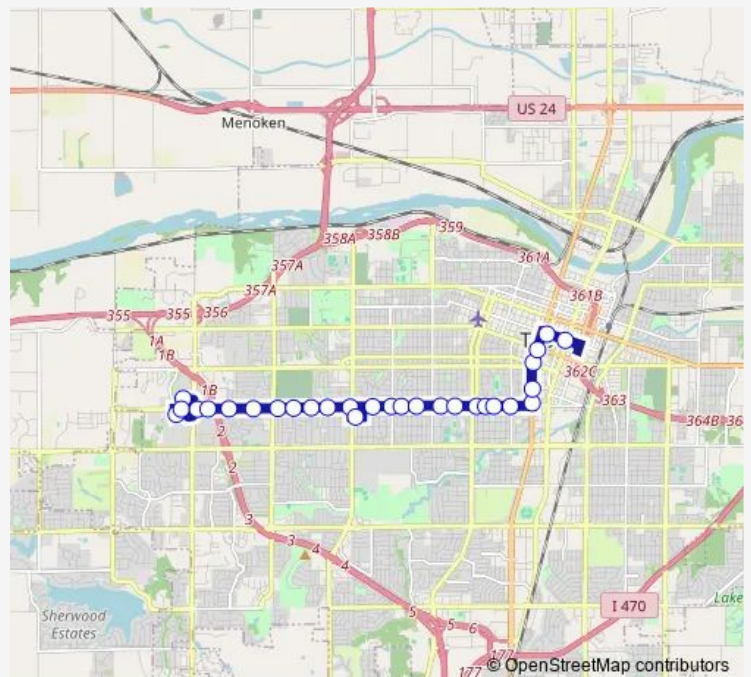

Bus 17 #17 W 17th to Downtown

[Go to website](#)

Direction
 Walmart West — 8th @ Kansas Eb
 29 stops
[Open route schedule](#)

- Walmart West
- West Ridge Mall
- 17th @ Kohl's Eb
- 17th @ Wanamaker Eb
- 17th @ Westport Eb
- 17th @ Village Eb
- 17th @ Belle Eb
- 17th @ Fairlawn Eb
- 17th @ Sims Eb
- 17th @ Hope Eb
- 17th @ Macalister Eb
- 17th @ Gage Eb
- 18th @ Atwood Eb
- 17th @ Arnold
- 17th @ Oakley Eb
- 17th @ Collins Eb
- 17th @ Medford Eb
- 17th @ Plass Eb
- 17th @ College Eb
- 17th @ Lane Eb
- 17th @ Lincoln

Route schedule

Walmart West — 8th @ Kansas Eb

Monday	—
Tuesday	—
Wednesday	—
Thursday	—
Friday	—
Saturday	09:07-18:07
Sunday	—

Route info

Direction: Walmart West

Stops: 29

Trip Duration: 0 hour 27 min

17 — #17 W 17th to Downtown

Route info

Direction: Walmart West

Stops: 29

Trip Duration: 0 hour 25 min

Topeka @ 12th Nb

Topeka @ 10th Nb

8th @ Harrison

8th @ Kansas Eb

Tuesday 07:07-15:37

Wednesday 07:07-15:37

Thursday 07:07-15:37

Friday 07:07-15:37

Saturday —

Sunday —

Route info

Direction: Walmart West