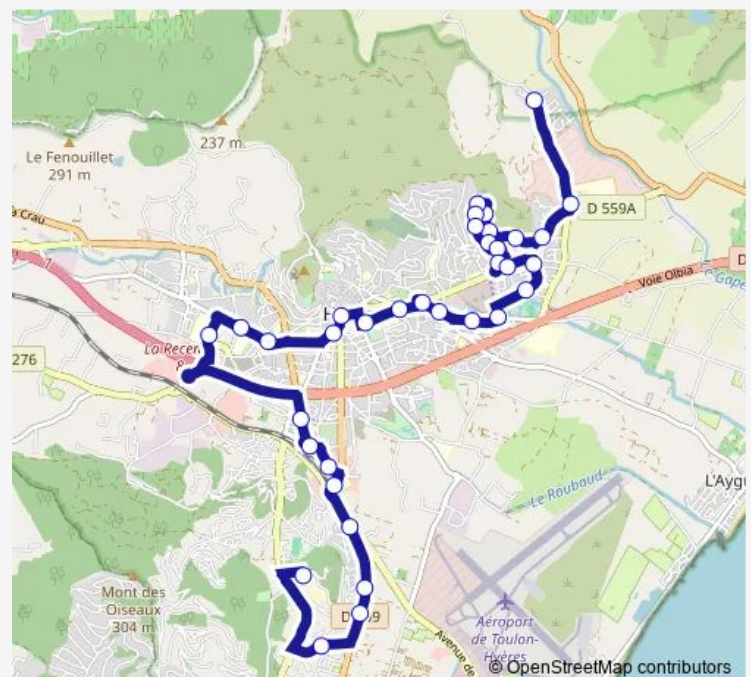

Beauséjour (Hyères)

Bigaradiers

Jean Jaurès

Route schedule

L'Oratoire — Lycée Costebelle

Monday 06:00-19:15

Tuesday 06:00-19:15

Wednesday 06:00-19:15

Thursday 06:00-19:15

Friday 06:00-19:15

Saturday 06:00-19:15

Sunday 06:40-18:40

Route info

Direction: L'Oratoire

Stops: 35

Trip Duration: 0 hour 45 min

Wednesday 06:00-19:25

Thursday 06:00-19:25

Friday 06:00-19:25

Saturday 06:00-19:25

Sunday 06:00-19:25

Route info

Direction: Lycée Costebelle

Stops: 37

Trip Duration: 0 hour 43 min

Vdr12

Vdr15

Vdr19

Vdr20

Bellevue

Vdrj

VdR pharmacie