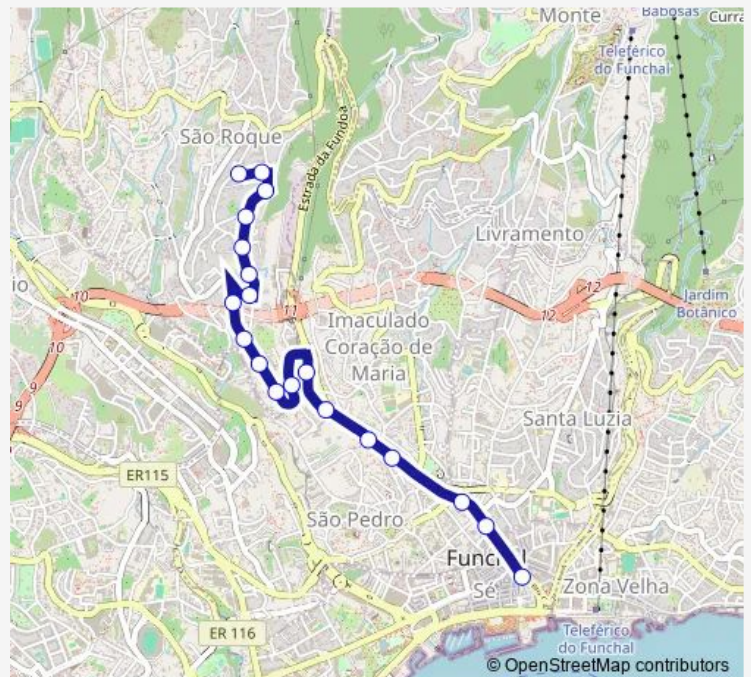

Igreja São José D (140)

Depois da Brisa (142)

Bairro dos Viveiros D (144)

Rua 5 Outubro Viveiros (146)

Rua 5 Outubro Ponte Pau (146a)

Clínica STA Catarina (148)

Cambridge School (150)

Tribunal D (150a)

Esfera (152)

Route schedule

Lombo Segundo T-17 (586) — Esfera (152)

Monday 08:05-22:45

Tuesday 08:05-22:45

Wednesday 08:05-22:45

Thursday 08:05-22:45

Friday 08:05-22:45

Saturday 08:30-22:45

Sunday 08:30-22:40

Route info

Direction: Lombo Segundo T-17 (586)

Stops: 19

Trip Duration: 0 hour 15 min

17 Bus time schedules and route maps are available in an offline PDF at busmaps.com. Use the busmaps.com website to see live bus times, train schedule or subway schedule, and step-by-step directions for all public transit in Funchal