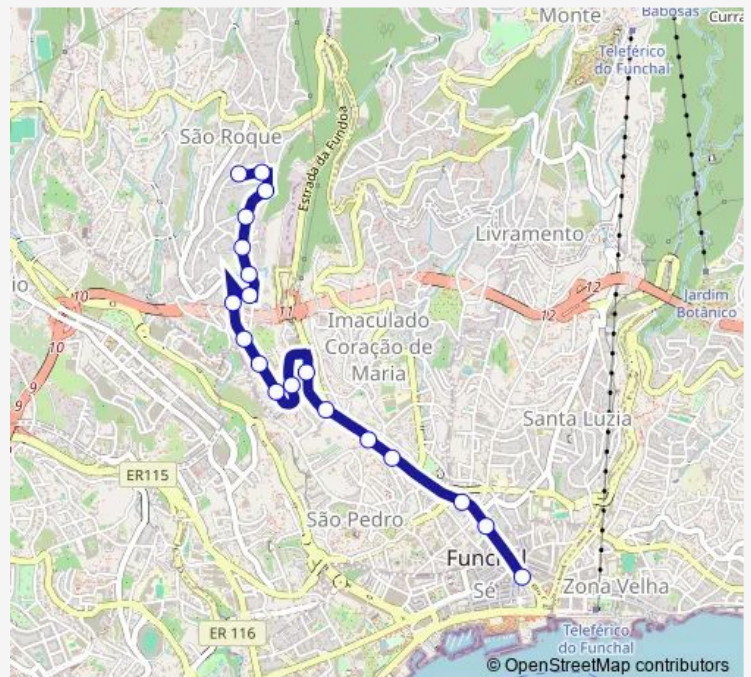

Igreja São José D (140)

Depois da Brisa (142)

Bairro dos Viveiros D (144)

Rua 5 Outubro Viveiros (146)

Rua 5 Outubro Ponte Pau (146a)

Clínica STA Catarina (148)

Cambridge School (150)

Tribunal D (150a)

Esfera (152)

Route schedule

Lombo Segundo T-17 (586) — Esfera (152)

Monday 08:05-22:45

Tuesday 08:05-22:45

Wednesday 08:05-22:45

Thursday 08:05-22:45

Friday 08:05-22:45

Saturday 08:30-22:45

Sunday 08:30-22:40

Route info

Direction: Lombo Segundo T-17 (586)

Stops: 19

Trip Duration: 0 hour 15 min

17 Bus time schedules and route maps are available in an offline PDF at busmaps.com. Use the busmaps.com website to see live bus times, train schedule or subway schedule, and step-by-step directions for all public transit in Funchal