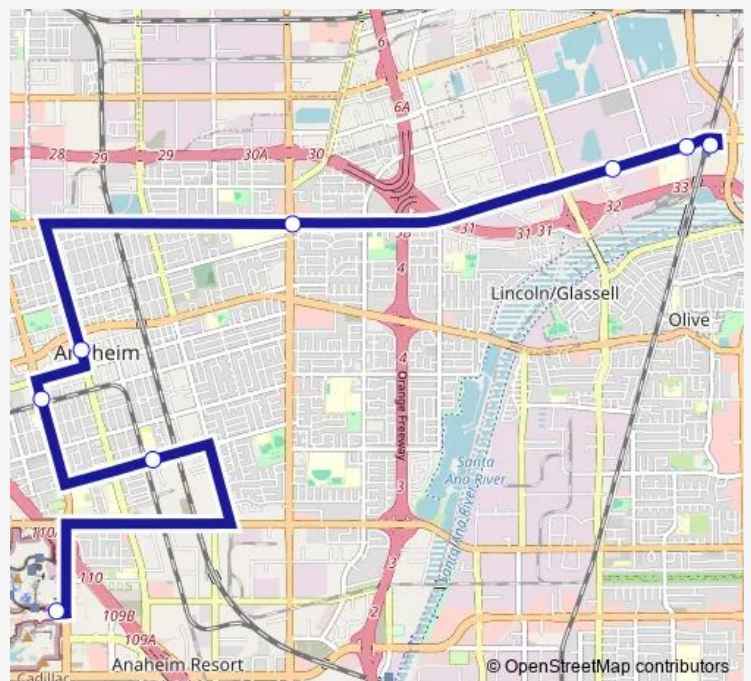

Vermont Ave WB @ Olive St.

Harbor Blvd. NB @ Santa Ana St.

Anaheim Blvd. NB @ Oak St.

La Palma Ave. EB @ State College Blvd.

La Palma Ave. EB @ Shepard St.

La Palma Ave. EB @ Grove St.

Anaheim Canyon Metrolink Station

Route schedule

Disneyland Main Transportation Center - 19 — Anaheim Canyon Metrolink Station

Monday	15:45-17:05
Tuesday	15:45-17:05
Wednesday	15:45-17:05
Thursday	15:45-17:05
Friday	15:45-17:05
Saturday	—
Sunday	—

Route info

Direction: Disneyland Main Transportation Center - 19

Stops: 8

Trip Duration: 0 hour 42 min

17 — Disneyland Resort to Canyon Metrolink

Direction

Anaheim Canyon Metrolink Station — Disneyland Main Transportation Center - 19

8 stops

[Open route schedule](#)

Anaheim Canyon Metrolink Station

La Palma Ave. WB @ Fountain Way

La Palma Ave. WB @ Shepard St.

La Palma Ave. WB @ State College Blvd.

Anaheim Blvd. SB @ Oak St.

Harbor Blvd. SB @ Broadway