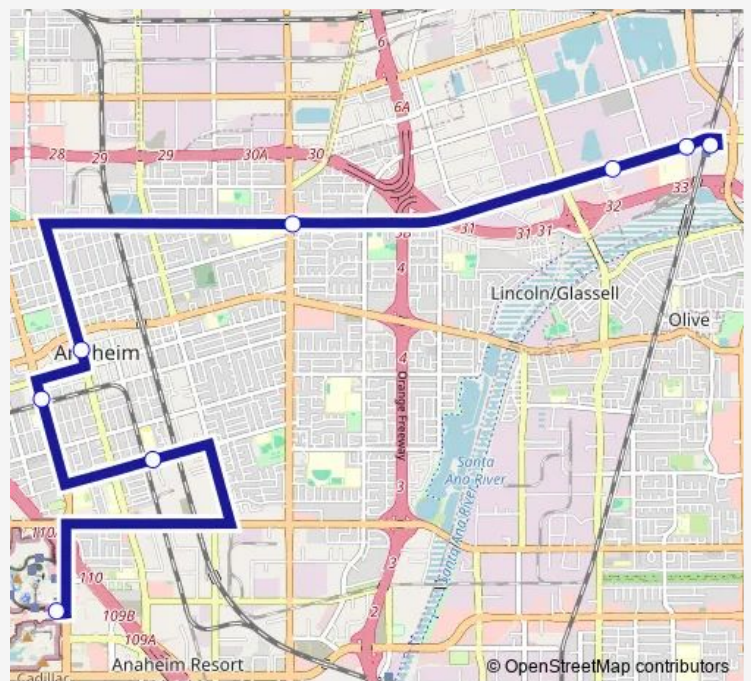

Vermont Ave WB @ Olive St.

Harbor Blvd. NB @ Santa Ana St.

Anaheim Blvd. NB @ Oak St.

La Palma Ave. EB @ State College Blvd.

La Palma Ave. EB @ Shepard St.

La Palma Ave. EB @ Grove St.

Anaheim Canyon Metrolink Station

Route schedule

Disneyland Main Transportation Center - 19 — Anaheim Canyon Metrolink Station

Monday	15:45-17:05
Tuesday	15:45-17:05
Wednesday	15:45-17:05
Thursday	15:45-17:05
Friday	15:45-17:05
Saturday	—
Sunday	—

Route info

Direction: Disneyland Main Transportation Center - 19

Stops: 8

Trip Duration: 0 hour 42 min

17 — Disneyland Resort to Canyon Metrolink

## Direction

Anaheim Canyon Metrolink Station — Disneyland Main Transportation Center - 19

8 stops

[Open route schedule](#)

Anaheim Canyon Metrolink Station

La Palma Ave. WB @ Fountain Way

La Palma Ave. WB @ Shepard St.