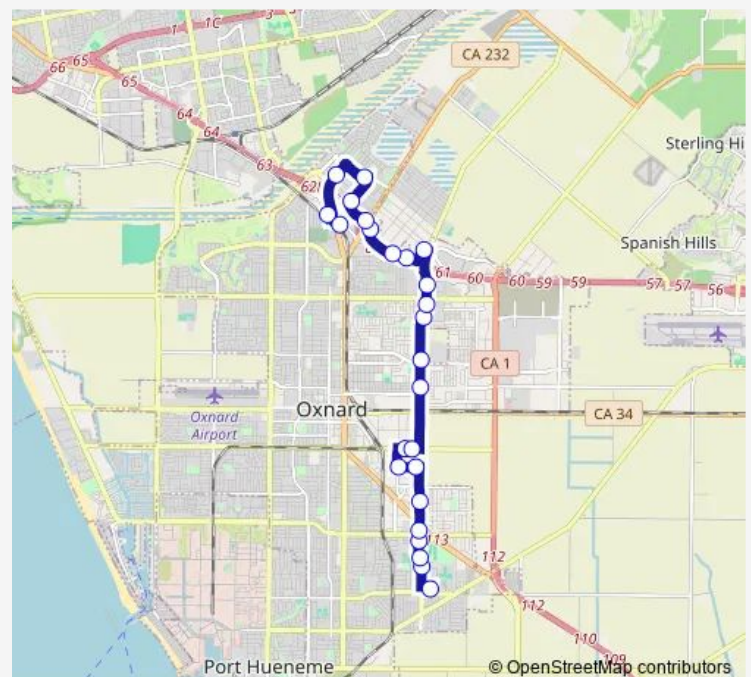

### Route schedule

Oxnard College (Lot B) — Esplanade & Spur

Monday 06:55-20:45

Tuesday 06:55-20:45

Wednesday 06:55-20:45

Thursday 06:55-20:45

Friday 06:55-20:45

Saturday 07:55-19:55

### Route info

Direction: Oxnard College (Lot B)

Stops: 25

Trip Duration: 0 hour 37 min

Forest Park & Riverpark

Oxnard & Clyde River

Spur Drive & Wagon Wheel Road

Esplanade & Spur

**Direction**

Esplanade &amp; Spur — Oxnard College (Lot A)

20 stops

[Open route schedule](#)

Esplanade &amp; Spur

Spur Drive &amp; Wagon Wheel Road

Oxnard &amp; Clyde River

Forest Park &amp; Riverpark

## Route info

Direction: Esplanade &amp; Spur

Stops: 20

Trip Duration: 0 hour 31 min