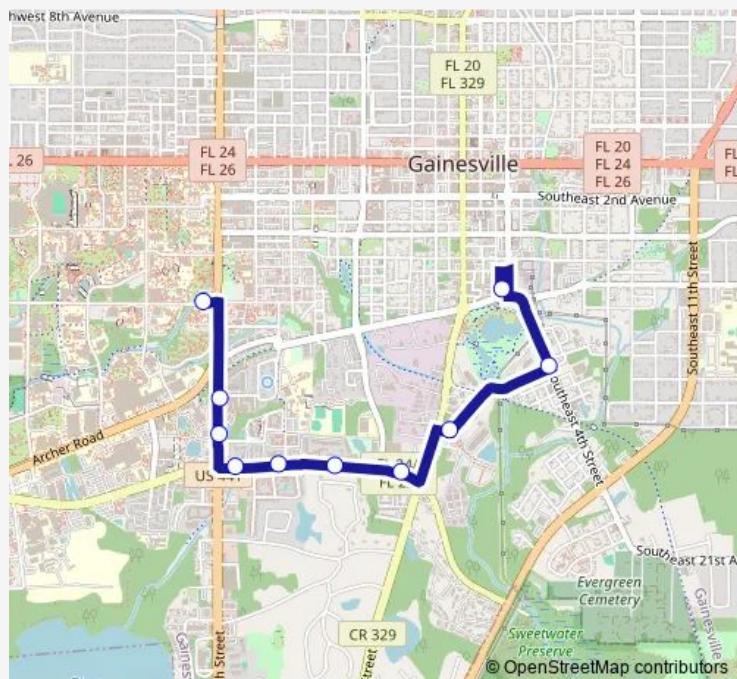

Bus 17 Beaty Towers To Rosa Parks Downtown Station

[Go to website](#)

Direction

Rosa Parks RTS Downtown Station — Beaty Towers

10 stops

[Open route schedule](#)

Rosa Parks RTS Downtown Station

SE 4th Street @ SE 10th Avenue

Route schedule

Rosa Parks RTS Downtown Station — Beaty Towers

Monday	06:20-19:00
Tuesday	06:20-19:00
Wednesday	06:20-19:00
Thursday	06:20-19:00
Friday	06:20-19:00
Saturday	—
Sunday	—

Route info

Direction: Rosa Parks RTS Downtown Station

Stops: 10

Trip Duration: 0 hour 18 min

17 — Beaty Towers To Rosa Parks Downtown Station

Direction

Beaty Towers — Rosa Parks RTS Downtown Station

14 stops

[Open route schedule](#)

Beaty Towers

Tuesday 06:38-19:18

Wednesday 06:38-19:18

Thursday 06:38-19:18

Friday 06:38-19:18

Saturday —

Sunday —

Route info

Direction: Beaty Towers