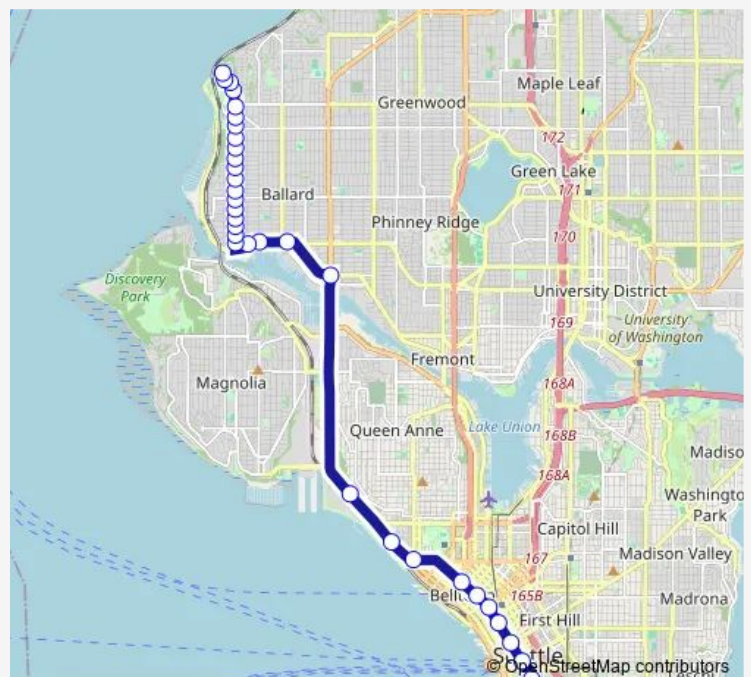

Thursday 15:45-17:45

Friday 15:45-17:45

Saturday —

Sunday —

Route info

Direction: 4th Ave S & S Jackson St

Stops: 33

Trip Duration: 0 hour 43 min

32nd Ave NW & NW 69th St

32nd Ave NW & NW 71st St

32nd Ave NW & NW 73rd St

32nd Ave NW & NW 75th St

32nd Ave NW & NW 77th St

32nd Ave NW & NW 80th St

32nd Ave NW & Loyal Way Nw

32nd Ave NW & NW 85th St

Golden Gardens Dr NW & NW 87th St

Golden Gardens Dr NW & Loyal Ave Nw

View Ave NW & Golden Gardens Dr Nw

View Ave NW & Loyal Ave Nw

Direction

View Ave NW & Loyal Ave Nw — 3rd Ave S & S Main St

30 stops

[Open route schedule](#)

Saturday —

Sunday —

Route info

Direction: View Ave NW & Loyal Ave Nw

Stops: 30

Trip Duration: 0 hour 37 min

3rd Ave & Pine St

3rd Ave & Union St