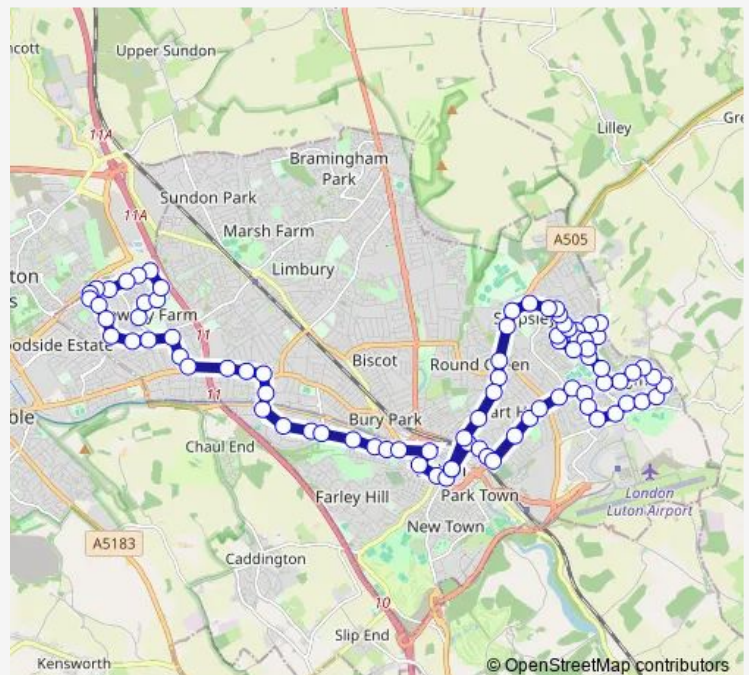

Stanton Road

Simpson Close

Leicester Road

Route schedule

Lewsey swimming pool — Church Street

Monday 17:47-20:35

Tuesday 17:47-20:35

Wednesday 17:47-20:35

Thursday 17:47-20:35

Friday 17:47-20:35

Saturday —

Sunday —

Route info

Direction: Lewsey swimming pool

Stops: 85

Trip Duration: 1 hour 30 min

17 — Lewsey Park - Luton - Wigmore - Stopsley - Luton **BusMaps**

Oakley Road

Hatters Way Retail Park

Cosgrove Way

Warren Road

Foxdell Infant School

Runley Road

Ferndale Road