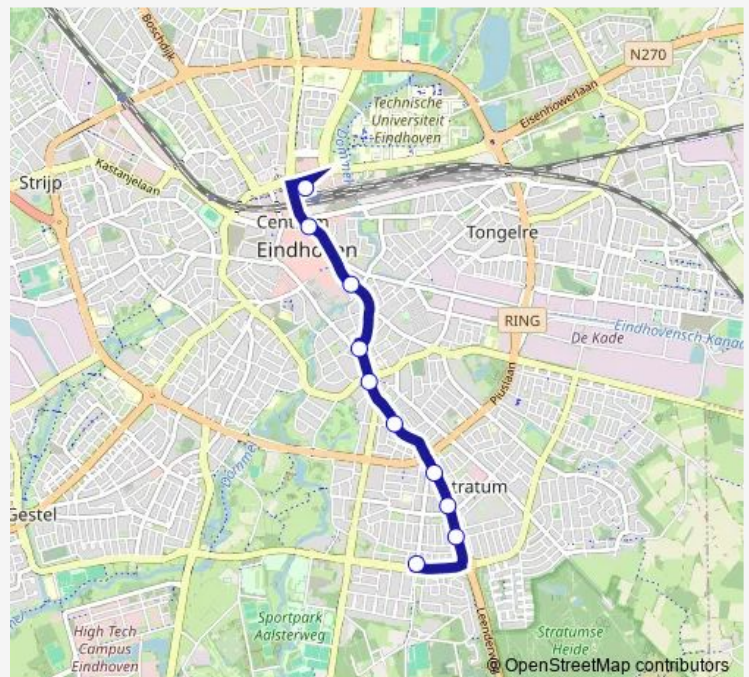

### Direction

Eindhoven, Station — Eindhoven, Kortonjolaan

10 stops

[Open route schedule](#)

Eindhoven, Station

Eindhoven, 18 Septemberplein

Eindhoven, Smalle Haven

Eindhoven, P.C. Hoofthaan

### Route schedule

Eindhoven, Station — Eindhoven, Kortonjolaan

Monday 07:14-23:30

Tuesday 07:14-23:30

Wednesday 07:14-23:30

Thursday 07:14-23:30

Friday 07:14-23:30

Saturday 08:30-23:30

### Route info

Direction: Eindhoven, Station

Stops: 10

Trip Duration: 0 hour 16 min

**Direction**

Eindhoven, Kortonjolaan — Eindhoven, Station

11 stops

[Open route schedule](#)