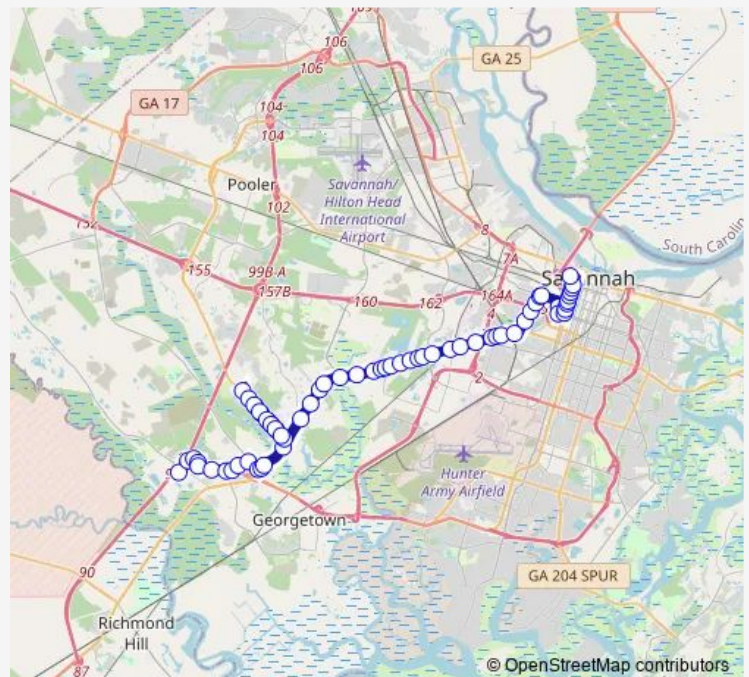

Ogeechee & Church Wb

Ogeechee & Pawn Shop Wb

Ogeechee & Ridge Wb

Route schedule

JMR Transit Center — Savannah Festival

Monday 06:00-19:00

Tuesday 06:00-19:00

Wednesday 06:00-19:00

Thursday 06:00-19:00

Friday 06:00-19:00

Saturday 06:00-19:00

Sunday 07:30-17:30

Route info

Direction: JMR Transit Center

Stops: 61

Trip Duration: 0 hour 59 min

Savannah Festival

Direction

Savannah Festival — JMR Transit Center

66 stops

[Open route schedule](#)

Savannah Festival

AL Henderson & Best Western Nb

AL Henderson & Clarion Hotel Nb

Route info

Direction: Savannah Festival

Stops: 66

Trip Duration: 0 hour 53 min

Quacco & SEA Breeze Eb

Quacco & Foss Mobile Home Eb

Quacco & Shady Acres Eb

Ogeechee & Berwick Nb