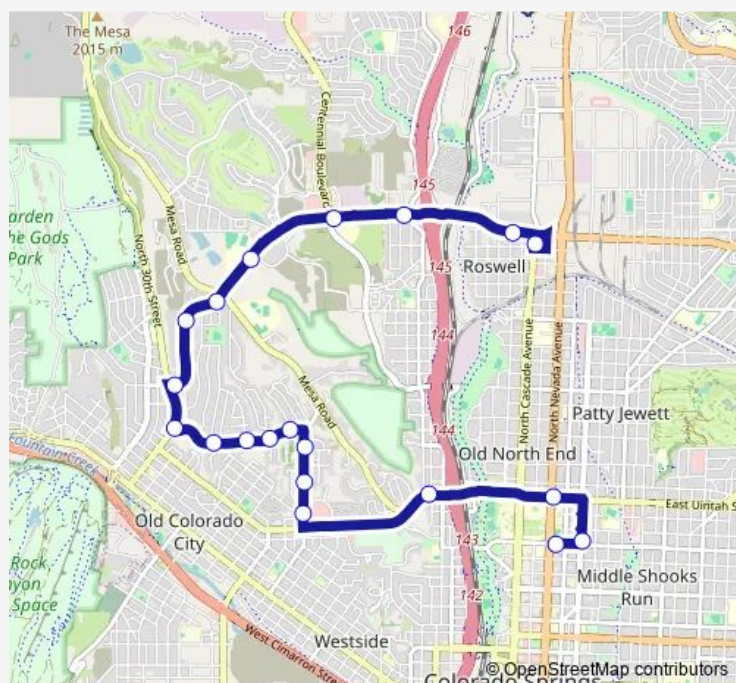

Cache La Poudre/Nevada

Route schedule

Cascade/Taylor — Cache La Poudre/Nevada

Monday 06:20-21:20

Tuesday 06:20-21:20

Wednesday 06:20-21:20

Thursday 06:20-21:20

Friday 06:20-21:20

Saturday 06:57-17:57

Sunday 07:57-16:57

Route info

Direction: Cascade/Taylor

Stops: 21

Trip Duration: 0 hour 26 min

Direction

Cache La Poudre/Nevada — Cascade/Taylor

20 stops

[Open route schedule](#)

Cache La Poudre/Nevada

Wahsatch/Cache La Poudre

Uintah/Nevada

Uintah/Cooper

735 19th

935 N 19th

Monday 06:39-21:39

Tuesday 06:39-21:39

Wednesday 06:39-21:39

Thursday 06:39-21:39

Friday 06:39-21:39

Saturday 06:16-18:16

Sunday 08:16-17:16

Route info