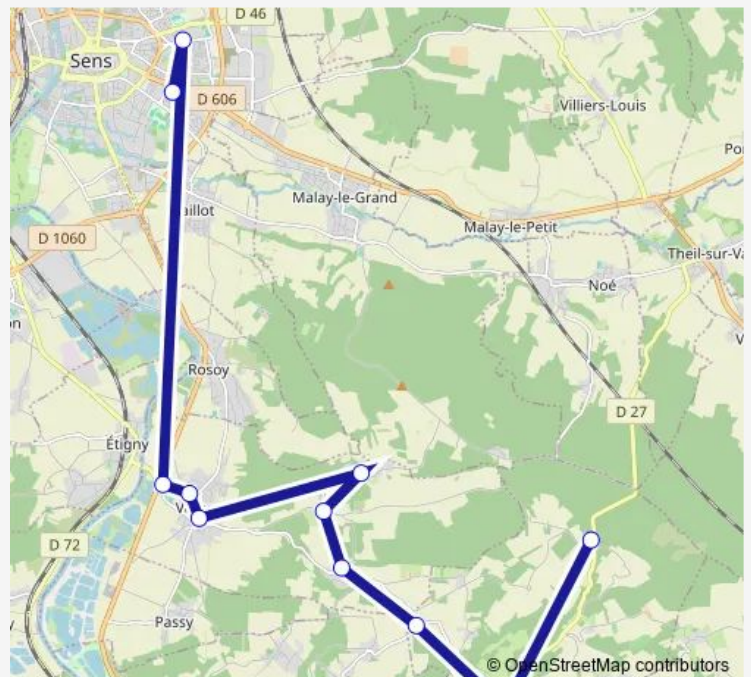

Bus 17 17 Maurepas-Sens

[Go to website](#)

Direction

Sens - Collège Champs Plaisants — Maurepas

11 stops

[Open route schedule](#)

Sens - Collège Champs Plaisants

Sens - Lycée polyvalent – Place Walesa

Saturday —

Sunday —

Route info

Direction: Sens - Collège Champs Plaisants

Stops: 11

Trip Duration: 0 hour 40 min

17 — 17 Maurepas-Sens

Direction

Maurepas — Champs Plaisants

10 stops

[Open route schedule](#)

Maurepas

Abri

Jumeau

La Grange aux Doyens

Puits Botin

Villambert

Veron Centre

Lotissement 47 av Gare

Sens - Lycée polyvalent – Place Walesa

Champs Plaisants

Route schedule

Maurepas — Champs Plaisants

Monday	06:55
Tuesday	06:55
Wednesday	06:55
Thursday	06:55
Friday	06:55
Saturday	—
Sunday	—