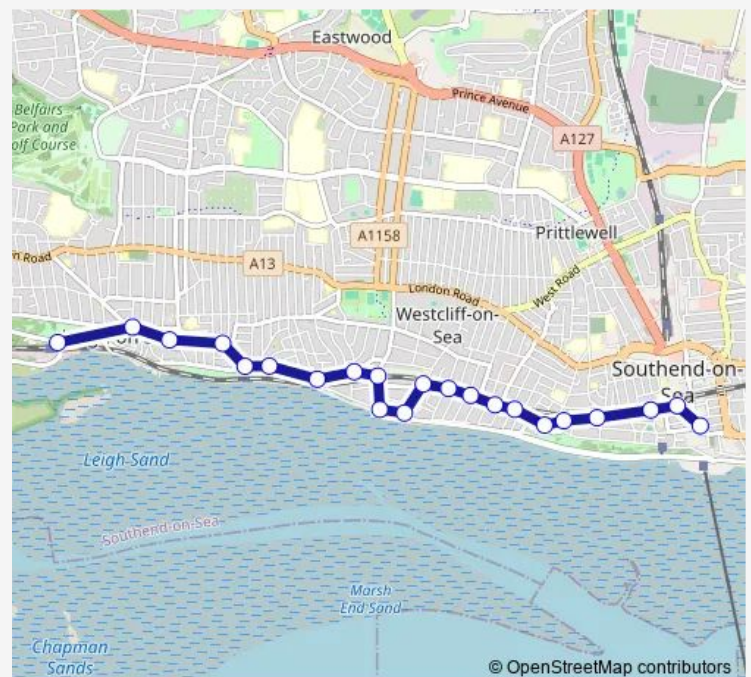

Redcliff Drive

Leigh Church

Belton Way East

Route schedule

Heygate Avenue — Leigh-on-Sea Railway Station

Monday 09:32-17:42

Tuesday 09:32-17:42

Wednesday 09:32-17:42

Thursday 09:32-17:42

Friday 09:32-17:42

Saturday —

Sunday —

Route info

Direction: Heygate Avenue

Stops: 22

Trip Duration: 0 hour 24 min

17 — Leigh-on-Sea - Southend

BusMaps

Direction

Leigh-on-Sea Railway Station — Heygate Avenue

22 stops

[Open route schedule](#)

Leigh-on-Sea Railway Station

Belton Way East

Wilson Road

Nelson Street

Alexander Street

Heygate Avenue

Route schedule

Leigh-on-Sea Railway Station — Heygate Avenue

Monday 09:08-18:12

Tuesday 09:08-18:12