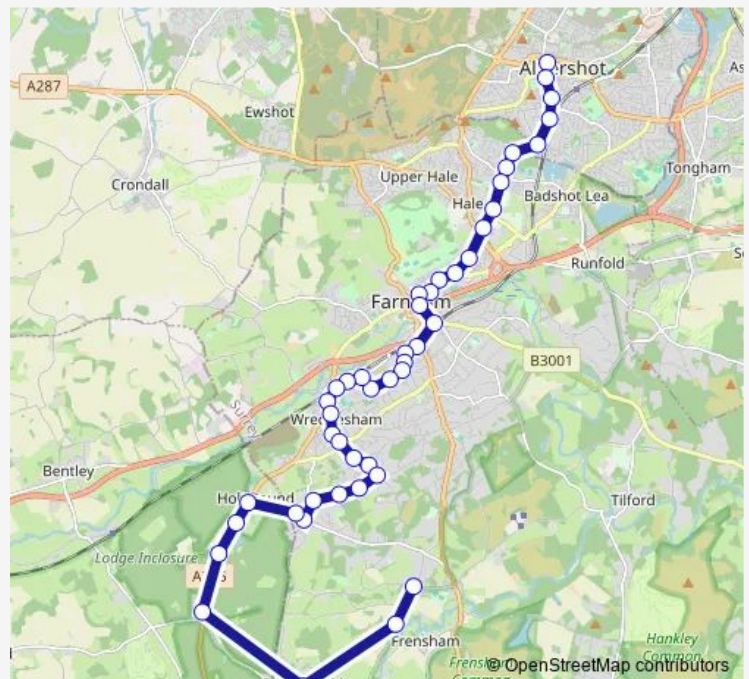

Thursday 06:26-16:07

Friday 06:26-16:07

Saturday —

Sunday —

Route info

Direction: Shortfield Common

Stops: 47

Trip Duration: 1 hour 7 min