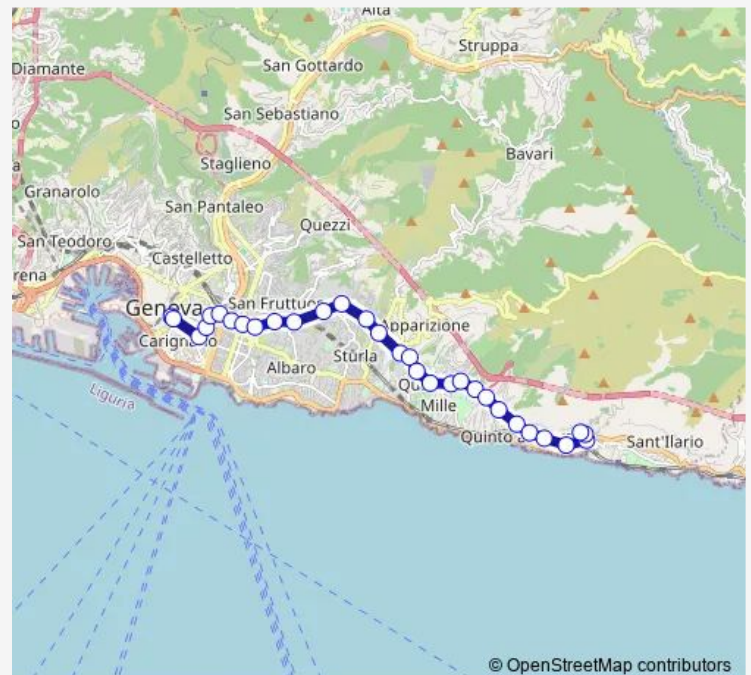

Ceccardi/Dante

Route schedule

Piacenza 8/Ponte Veronelli — Ceccardi/Dante

Monday 05:53-16:47

Tuesday 05:53-16:47

Wednesday 05:53-16:47

Thursday 05:53-16:47

Friday 05:53-16:47

Saturday 04:44-14:14

Sunday 03:51-14:15

Route info

Direction: Piacenza 8/Ponte Veronelli

Stops: 19

Trip Duration: 0 hour 18 min

© OpenStreetMap contributors

Direction