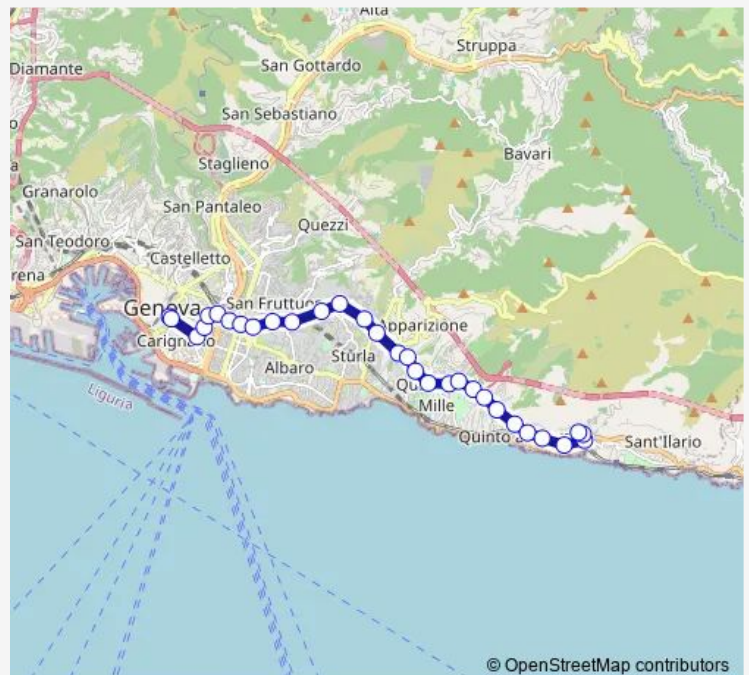

Ceccardi/Dante

Route schedule

Piacenza 8/Ponte Veronelli — Ceccardi/Dante

Monday 05:53-16:47

Tuesday 05:53-16:47

Wednesday 05:53-16:47

Thursday 05:53-16:47

Friday 05:53-16:47

Saturday 04:44-14:14

Sunday 03:51-14:15

Route info

Direction: Piacenza 8/Ponte Veronelli

Stops: 19

Trip Duration: 0 hour 16 min

© OpenStreetMap contributors

Direction