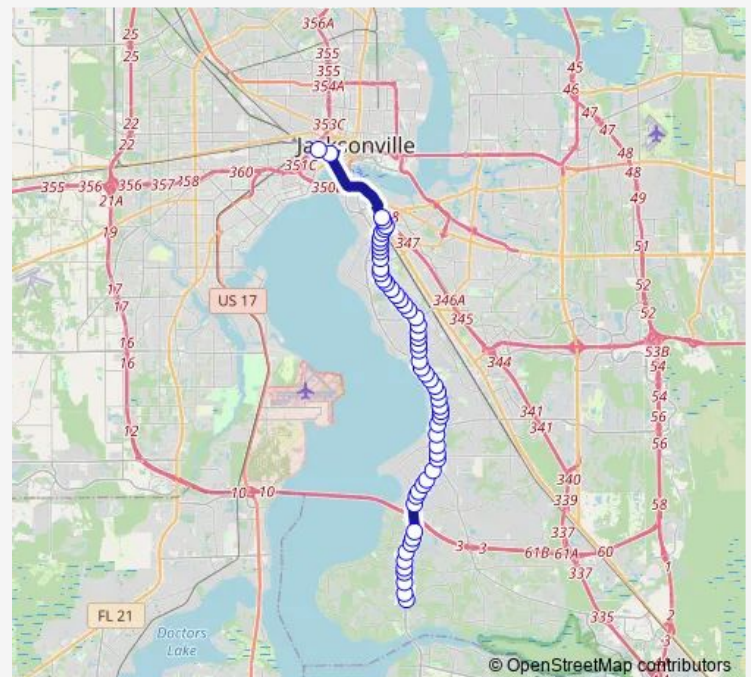

### Route schedule

Marbon Park-N-Ride — Jrhc Bay E

Monday 04:56-23:36

Tuesday 04:56-23:36

Wednesday 04:56-23:36

Thursday 04:56-23:36

Friday 04:56-23:36

Saturday 05:14-21:14

### Route info

Direction: Marbon Park-N-Ride

Stops: 58

Trip Duration: 0 hour 48 min

17 — St. Augustine/San Jose

8701 San Jose Blvd

8569 San Jose Blvd

San Jose Blvd + San Clerc Rd

Philips Hwy + Martin St

Philips Hwy + Jerusalem St

Bay St. & Jefferson St. fs wb

Jrtc Bay E

**Direction**

Jrtc Bay E — Marbon Park-N-Ride

58 stops

[Open route schedule](#)

## Route info

Direction: Jrtc Bay E

Stops: 58

Trip Duration: 0 hour 42 min

St Augustine Rd + Dupont Ave

St Augustine Rd + Caballero Dr

St Augustine Rd + Cadiz Ave

St Augustine Rd + Madrid Ave