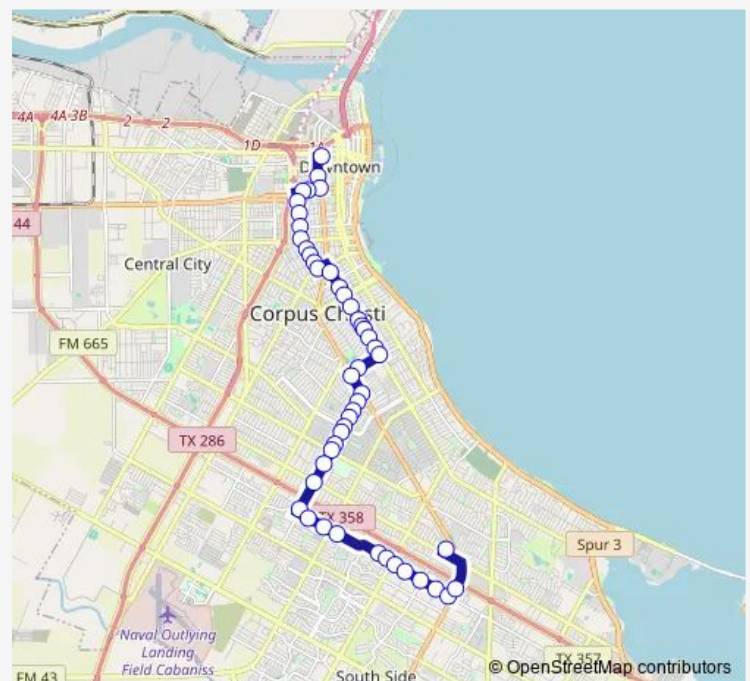

418-Alameda @ Mccall

Route schedule

Staples Street Station Bay D — Southside Station Bay D

Monday 06:00-19:00

Tuesday 06:00-19:00

Wednesday 06:00-19:00

Thursday 06:00-19:00

Friday 06:00-19:00

Saturday 08:00-19:00

Sunday 08:00-19:00

Route info

Direction: Staples Street Station Bay D

Stops: 48

Trip Duration: 0 hour 50 min

419-Alameda@ Glazebrook

Alameda @ Texanrail

Southside Station Bay D

Direction

Southside Station Bay D — Staples Street Station Bay D

48 stops

[Open route schedule](#)

Southside Station Bay D

853-Macardle @ Staples

1118-Moore Plaza

298-Staples @ Blucher

Staples Street Station Bay D

17 Bus time schedules and route maps are available in an offline PDF at busmaps.com. Use the busmaps.com website to see live bus times, train schedule or subway schedule, and step-by-step directions for all public transit in Corpus Christi