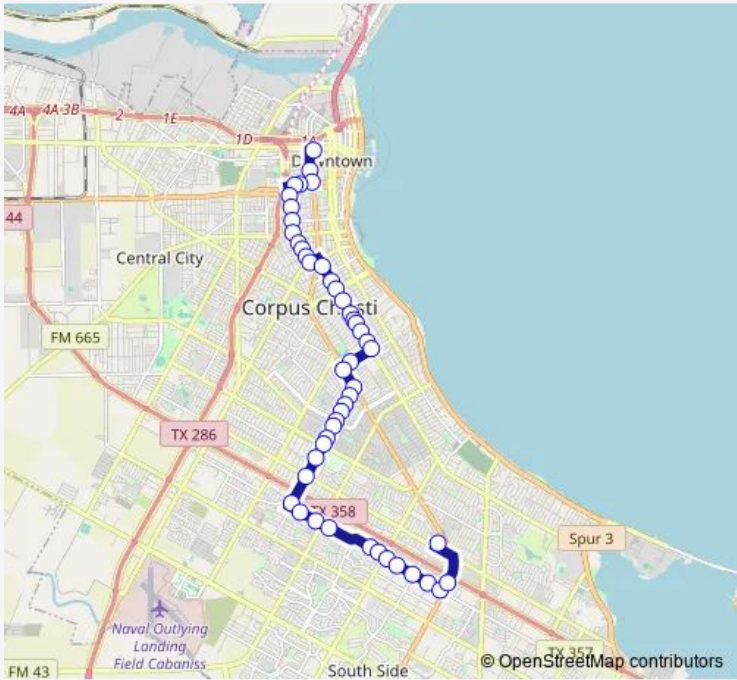

[Go to website](#)

Direction
 Staples Street Station Bay D — Southside Station Bay D
 48 stops
[Open route schedule](#)

- Staples Street Station Bay D
- 302-Staples @ Mussett
- 304-Staples @ Laredo
- 194-Laredo @ 10th
- 1638-Laredo @ 12th
- 287-Brownlee @Marguerite
- 288-Brownlee @ Coleman
- 289-Brownlee @ Buford
- 290-Brownlee @ Morgan
- 745-Brownlee @ Elizabeth
- 746-Brownlee @ Amistad
- 747-Brownlee @ Nueces Center
- Ayers @ Brownlee
- Alameda @ Clifford
- 411-Alameda @ Atlantic
- 412-Alameda @ Louisiana
- 413-Alameda @ Texas
- 415-Alameda @ Sorrell
- 416-Alameda @Chamberlain
- 417-Alameda @ Mcclendon
- 418-Alameda @ Mccall

Route schedule
 Staples Street Station Bay D — Southside Station Bay D

Monday	06:00-19:00
Tuesday	06:00-19:00
Wednesday	06:00-19:00
Thursday	06:00-19:00
Friday	06:00-19:00
Saturday	08:00-19:00
Sunday	08:00-19:00

Route info
 Direction: Staples Street Station Bay D
 Stops: 48
 Trip Duration: 0 hour 50 min

17 — Carroll/Southside **BusMaps**

419-Alameda@ Glazebrook

Alameda @ Texanrail

1510-Texan Trail @ Ray Hs

1095-Staples @ Texanrail

Southside Station Bay D — Staples Street Station Bay D

48 stops

[Open route schedule](#)

Southside Station Bay D

853-Macardle @ Staples

1118-Moore Plaza

881-Williams @ Staples

882-Williams @ Burton