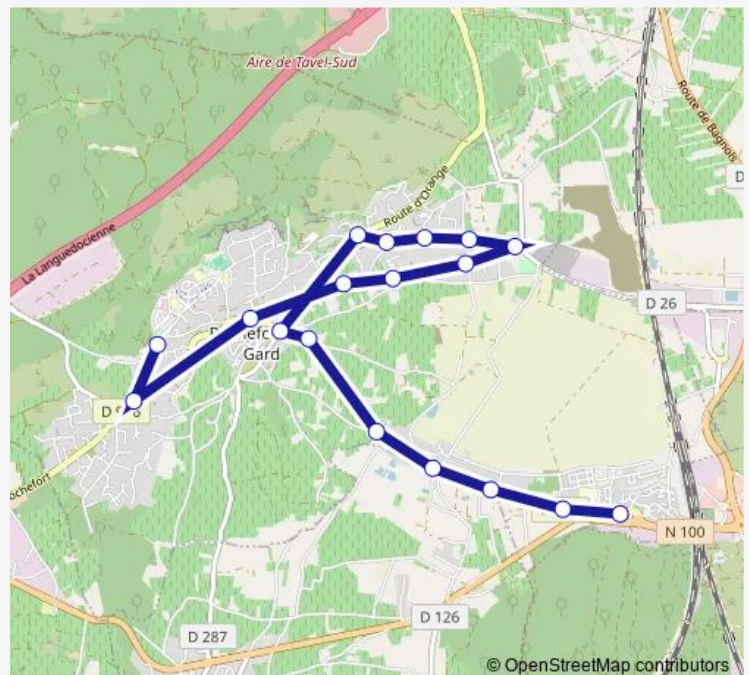

Puits Ferrane

Font des Caven

Les Genourieux

La Filature

Jardins

La Diane

La Bégude

Route schedule

Route info

Direction: Collège Haignéré

Stops: 18

Trip Duration: 0 hour 23 min

■ 17 — Rochefort College Haignere - LA Begude

BusMaps

Direction

La Bégude — Collège Haignéré

18 stops

[Open route schedule](#)

La Bégude

La Diane

Jardins

La Filature

Les Genourieux

Font des Caven

Wednesday 07:17-16:37

Thursday 07:17-16:37

Friday 07:17-16:37

Saturday —

Sunday —

Route info

Direction: La Bégude

Stops: 18