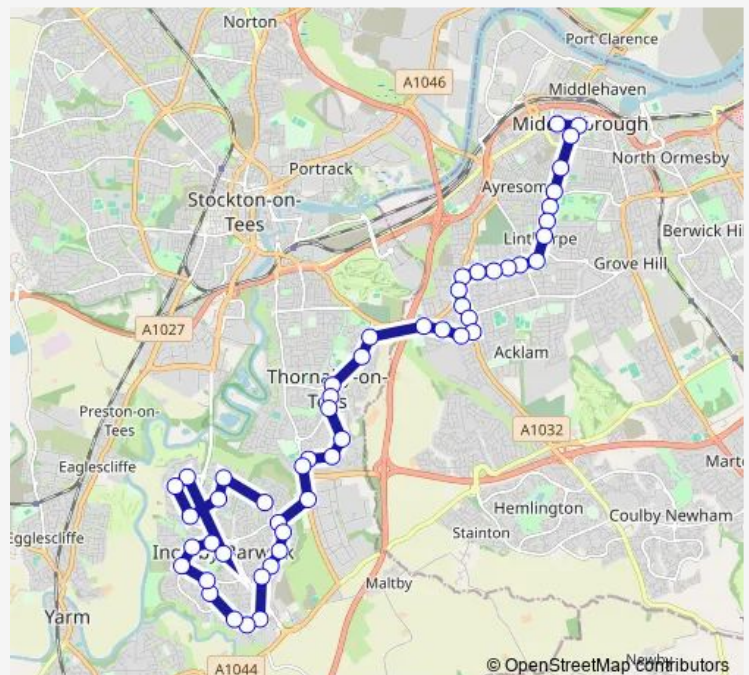

Thursday 19:07-20:07

Friday 17:42-20:07

Saturday 19:07-20:07

Sunday 17:42

Route info

Direction: Stainforth Gardens

Stops: 48

Trip Duration: 0 hour 45 min

17 — Middlesbrough - Ingleby Barwick/Stockton

BusMaps

Teesside School of Music

Blackbush Walk

Hastings Close

Lancaster Way

Christ the King School

Town Centre - Tees House