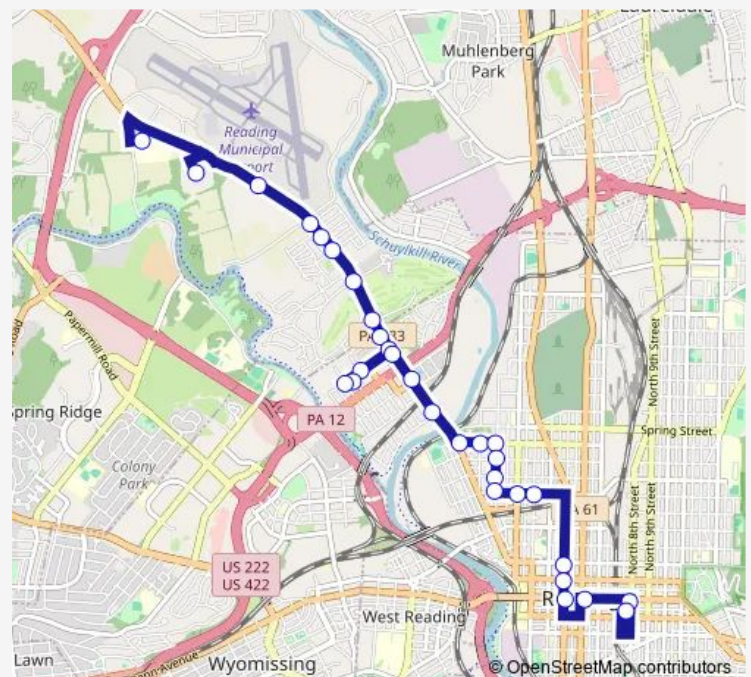

Weiser St. & Douglass St. Nearside Sb

Route schedule

Berks Heim 2nd Stop — Barta Transportation Center

Monday 18:15

Tuesday 18:15

Wednesday 18:15

Thursday 18:15

Friday 18:15

Saturday —

Sunday —

Route info

Direction: Berks Heim 2nd Stop

Stops: 30

Trip Duration: 0 hour 30 min

17 — Glenside/Airport/Berks Heim

Weiser & Oley St. Farside Sb

Greenwich & Weiser St. Nearside Sb

Greenwich & Front St. Farside Eb

Greenwich & 2nd St. Farside Eb

Greenwich & 3rd St. Farside Eb

4th St. & Greenwich St. Farside Sb

Penn St. & 4th St. Nearside Eb

8th St. & Penn St. Farside Sb

Sunday —

Route info

Direction: St. Joesph Hospital

Stops: 30

Trip Duration: 0 hour 30 min

4th & Washington St. Farside Sb

Penn St. & 4th St. Nearside Eb

Penn St. & 5th St. Farside Eb