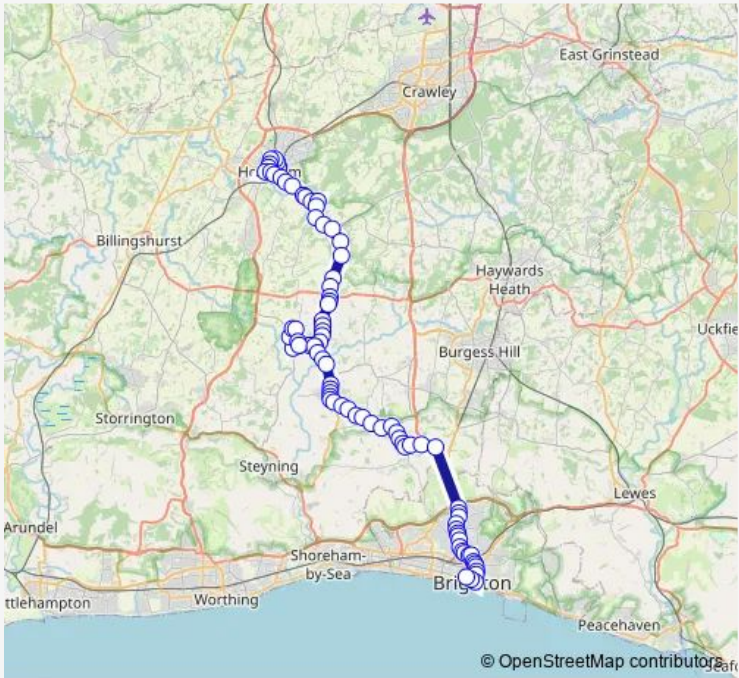

Bus 17 Brighton - Horsham

[Go to website](#)

Direction
 Railway Station — Imperial Arcade
 86 stops
[Open route schedule](#)

- Railway Station
- Law Courts
- Hospital
- Parkfield
- Blunts Way
- Springfield Road
- Bus Station
- Carfax
- Denne Road
- Clarence Road
- St Leonard's Road
- The Hornbrook Inn
- Birchen Bridge
- Rickfield Farm
- The Dun Horse
- Village Store
- Church Road
- Nuthurst Road
- Newells Lane
- Pronger's Corner
- Leonardslee Gardens

Route schedule
 Railway Station — Imperial Arcade

Monday	07:02-22:15
Tuesday	07:02-22:15
Wednesday	07:02-22:15
Thursday	07:02-22:15
Friday	07:02-22:15
Saturday	06:55-22:15
Sunday	09:05-18:05

Route info
 Direction: Railway Station
 Stops: 86
 Trip Duration: 1 hour 27 min

17 — Brighton - Horsham **BusMaps**

The Crabtree

Homelands

Brook Farm

Village Hall

South Leas

Bull's Bridge

Gratwicke Farm