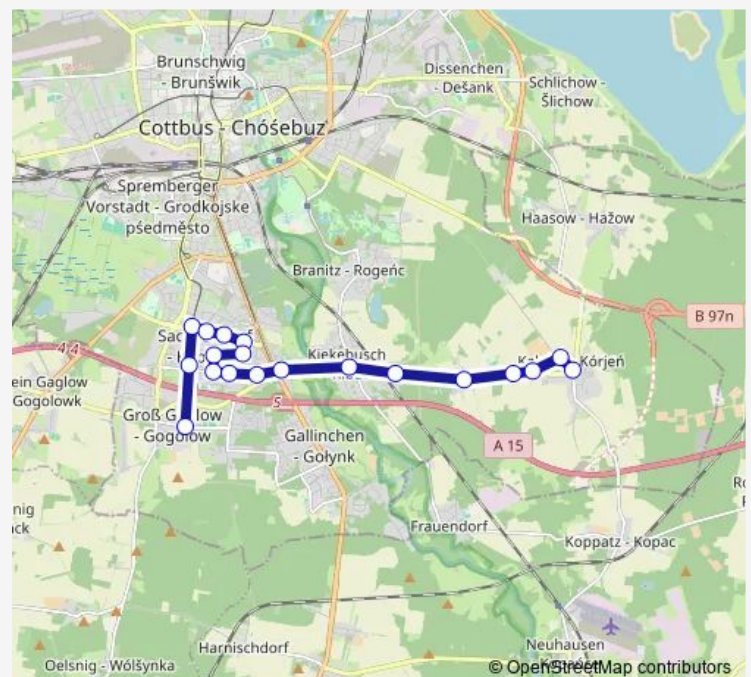

Direction

Groß Gaglow Schule — Am Park

19 stops

[Open route schedule](#)

Groß Gaglow Schule

Zielona-Gora-Straße

Gelsenkirchener Platz

Heinrich-Mann-Straße

Groß Gaglow Schule — Am Park

Monday 05:58-19:16

Tuesday 05:58-19:16

Wednesday 05:58-19:16

Thursday 05:58-19:16

Friday 05:58-19:16

Saturday —

Sunday —

Route info

Direction: Groß Gaglow Schule

Stops: 19

Trip Duration: 0 hour 27 min

Direction

Zum Seebad — Kahren Schmiede

7 stops

[Open route schedule](#)

Route info

Direction: Zum Seebad

Stops: 7

Trip Duration: 0 hour 8 min

Direction

Am Park — Gelsenkirchener Platz

17 stops

[Open route schedule](#)