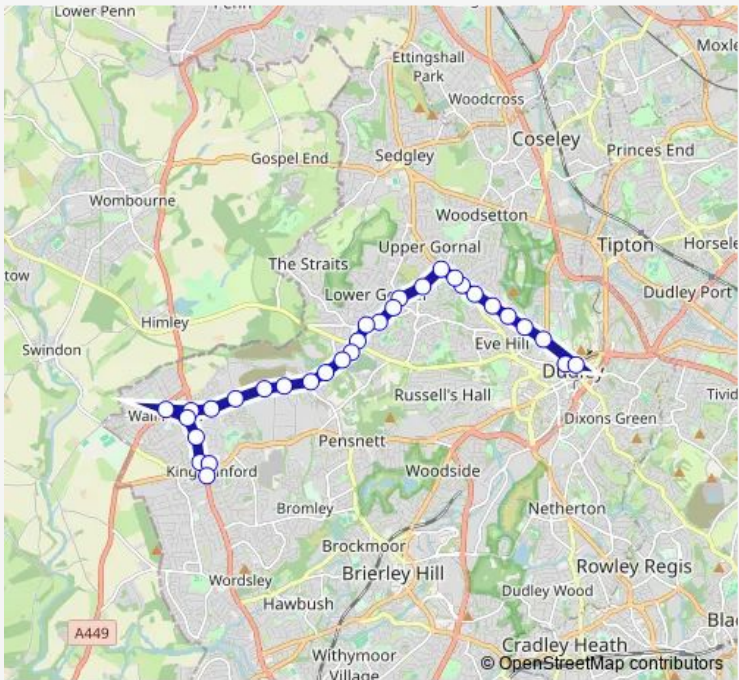

Bus 17 Dudley - Stourbridge via Kingswinford

[Go to website](#)

Direction
 Priory St — Market St
 31 stops
[Open route schedule](#)

- Priory St
- St Edmunds Church
- Priory Rd
- Limes Rd
- Nith Place
- Limepit Lane
- Burton Rd
- Old Park Rd
- Blackthorne Rd
- Kent St
- Deepdale St
- Five Ways Island
- Temple St
- Temple St
- Bank Rd
- Chapel Walk
- Flavells Lane
- Chase Rd
- Sandfield Bridge
- Chandler Drive
- First Avenue

Route schedule
 Priory St — Market St

Monday	18:50-22:50
Tuesday	18:50-22:50
Wednesday	09:50-22:50
Thursday	09:50-22:50
Friday	18:50-22:50
Saturday	18:50-22:50
Sunday	09:50-22:50

Route info
 Direction: Priory St
 Stops: 31
 Trip Duration: 0 hour 26 min

Thursday 06:20-17:45

Friday 06:20-17:45

Saturday 06:20-17:45

Sunday 06:20-17:45

Route info

Direction: Priory St

Stops: 50

Trip Duration: 0 hour 49 min